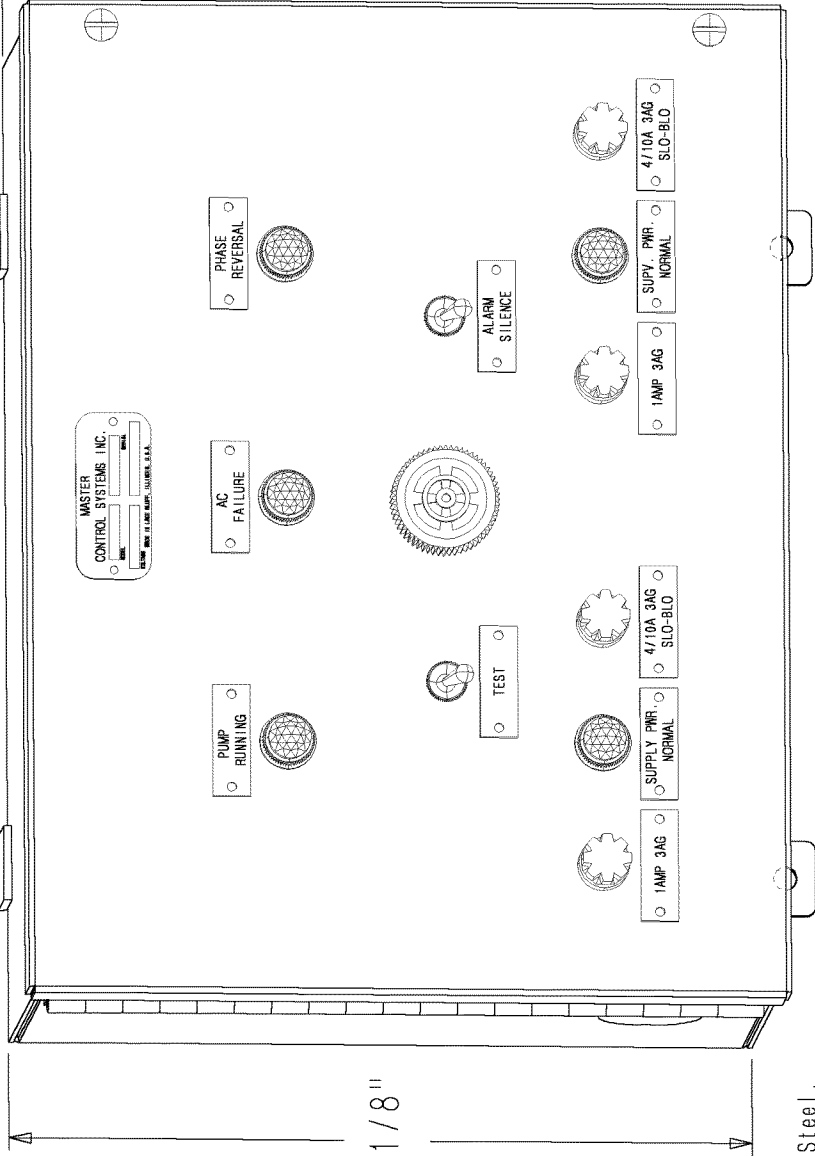

DRAP-3 Series Remote Alarm Panel

MASTER

4 MTG. HOLES .312 DIA.
 8.5" BETWEEN CENTERS
 (RIGHT TO LEFT) .8.312"
 BETWEEN CENTER (TOP
 TO BOTTOM)

13 - 3/8"

5" DEEP

NOTES:

- Application: NEMA 1.
- Mounting: Wall Mount.
- Enclosure: 16 Gauge Sheet Steel.
- Finish: Red Baked Enamel.
- Unit Weight: 25 Pounds Maximum

Master Control Systems Inc.
 LAKE BLUFF, ILLINOIS U.S.A.

Mounting Dimensions DRAP-3 Remote Alarm Panels

Date
 Drawing

14 MARCH 02
 11613 Issue 1