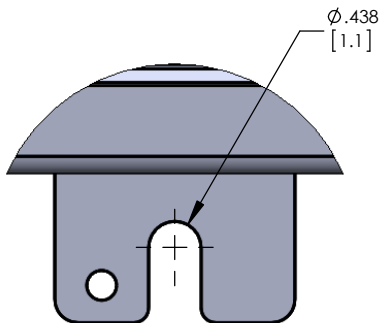

PMC Pump Motor Controller

MASTER

Notes:

Construction: NEMA Type 4
 Finish: Grey
 Access: Front
 Mounting: Wall Mount
 Shipping Weight: 42 Lbs. (20 kg) Max.

Dimensions In Inches and [Centimeters]

DETAIL A
 SCALE 1 : 1.6
 TOP HOLE DET.

DETAIL B
 SCALE 1 : 1.6
 BOTTOM HOLE DET.

1/4" Female N.P.T.
 Nominal (Trade Size)
 American Std. Tapered
 Pipe Thread