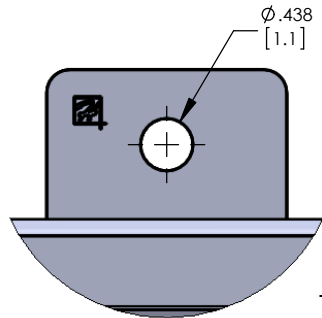

PMC Pump Motor Controller

MASTER

Notes:

Construction: NEMA Type 4
 Finish: Grey
 Access: Front
 Mounting: Wall Mount
 Shipping Weight: 42 Lbs. (20 kg) Max.

Dimensions In Inches and [Centimeters]

DETAIL A
 SCALE 1 : 1.6
 TOP HOLE DET.

DETAIL B
 SCALE 1 : 1.6
 BOTTOM HOLE DET.

1/4" Female N.P.T.
 Nominal (Trade Size)
 American Std. Tapered
 Pipe Thread