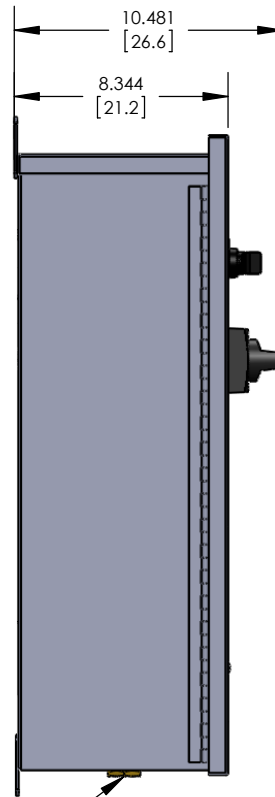

PMC Pump Motor Controller

MASTER

Notes:

Construction: NEMA Type 2/3R/12
Finish: Grey
Access: Front
Mounting: Wall Mount
Shipping Weight: 42 Lbs. (20 kg) Max.

Dimensions In Inches and [Centimeters]

1/4" Female N.P.T.
Nominal (Trade Size)
American Std. Tapered
Pipe Thread

DETAIL A
1 : 2