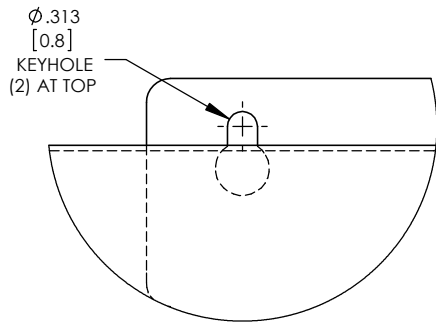

PMC Pump Motor Controller

MASTER

Notes:

Construction: NEMA Type 2/3R/12
Finish: Grey
Access: Front
Mounting: Wall Mount
Shipping Weight: 42 Lbs. (20 kg) Max.

Dimensions In Inches and [Centimeters]

1/4" Female N.P.T.
Nominal (Trade Size)
American Std. Tapered
Pipe Thread

DETAIL A
1 : 2