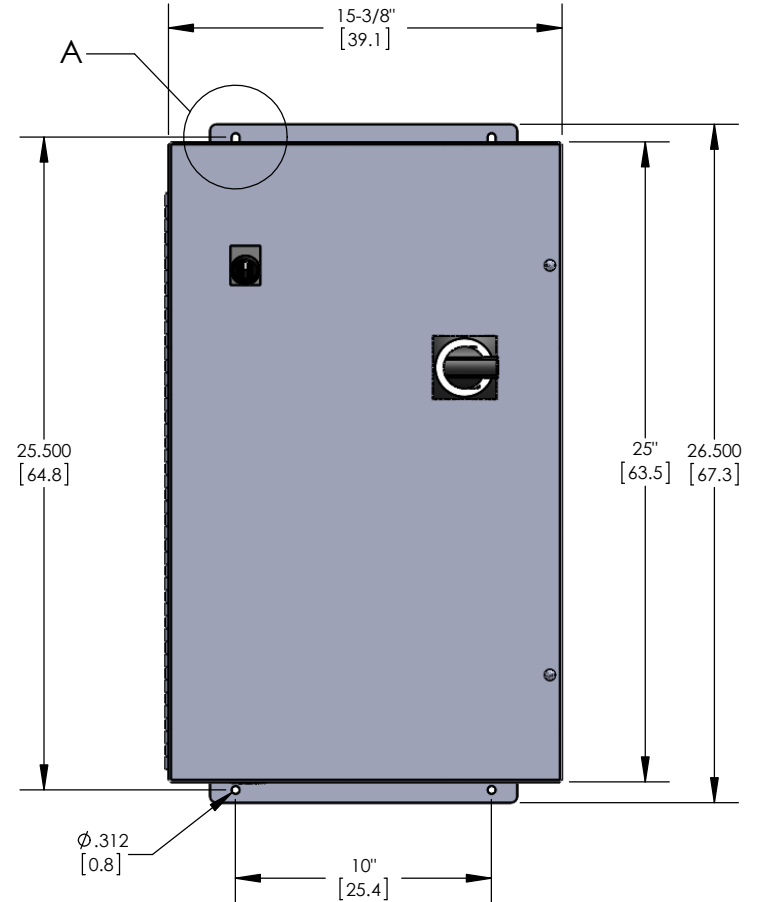

PMC Pump Motor Controller

MASTER

Notes:

Construction: NEMA Type 2/3R/12
Finish: Grey
Access: Front
Mounting: Wall Mount
Shipping Weight: 42 Lbs. (20 kg) Max.

Dimensions In Inches and [Centimeters]

1/4" Female N.P.T.
Nominal (Trade Size)
American Std. Tapered
Pipe Thread

DETAIL A
1 : 2