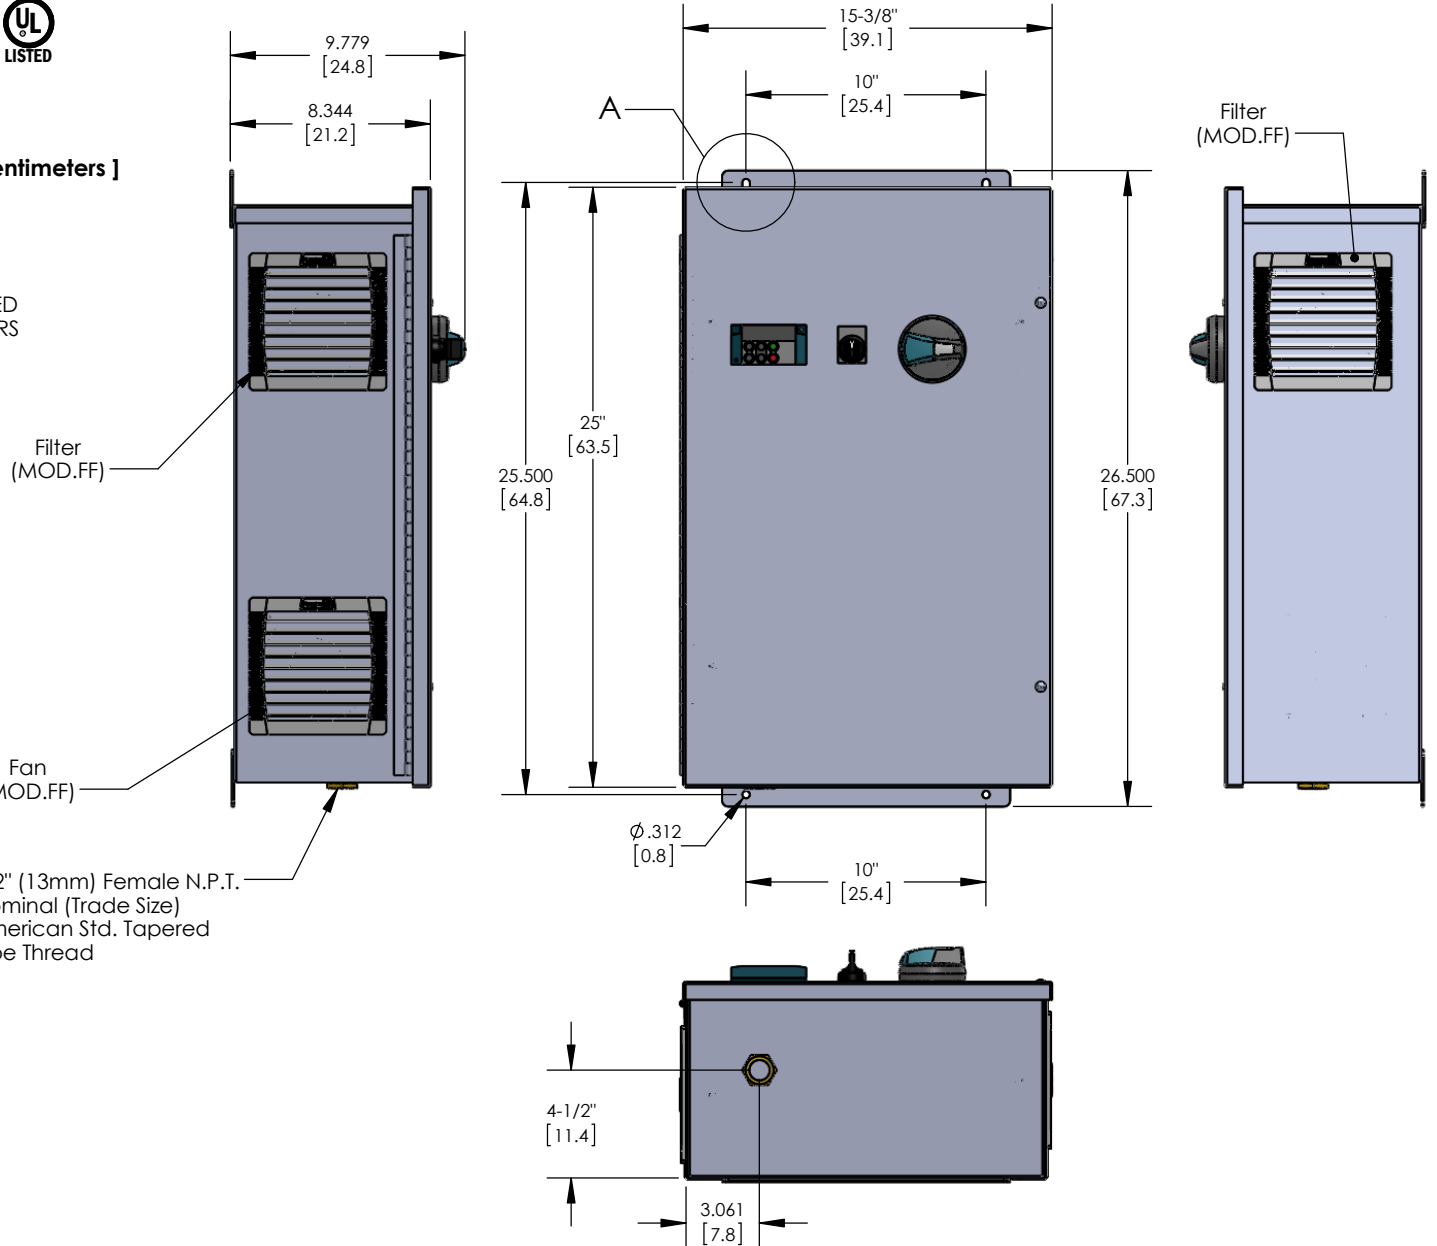

PMCV Variable Speed Pump Motor Controller

MASTER

Notes:

Construction: NEMA Type 2/12
Finish: Grey
Access: Front
Mounting: Wall Mount
Shipping Weight: 42 Lbs. (20 kg) Max.

Dimensions In Inches and [Centimeters]

FAN AND FILTER, MOD.FF REQUIRED ON 7-1/2 AND 10 HP CONTROLLERS

DETAIL A
SCALE 1 : 2