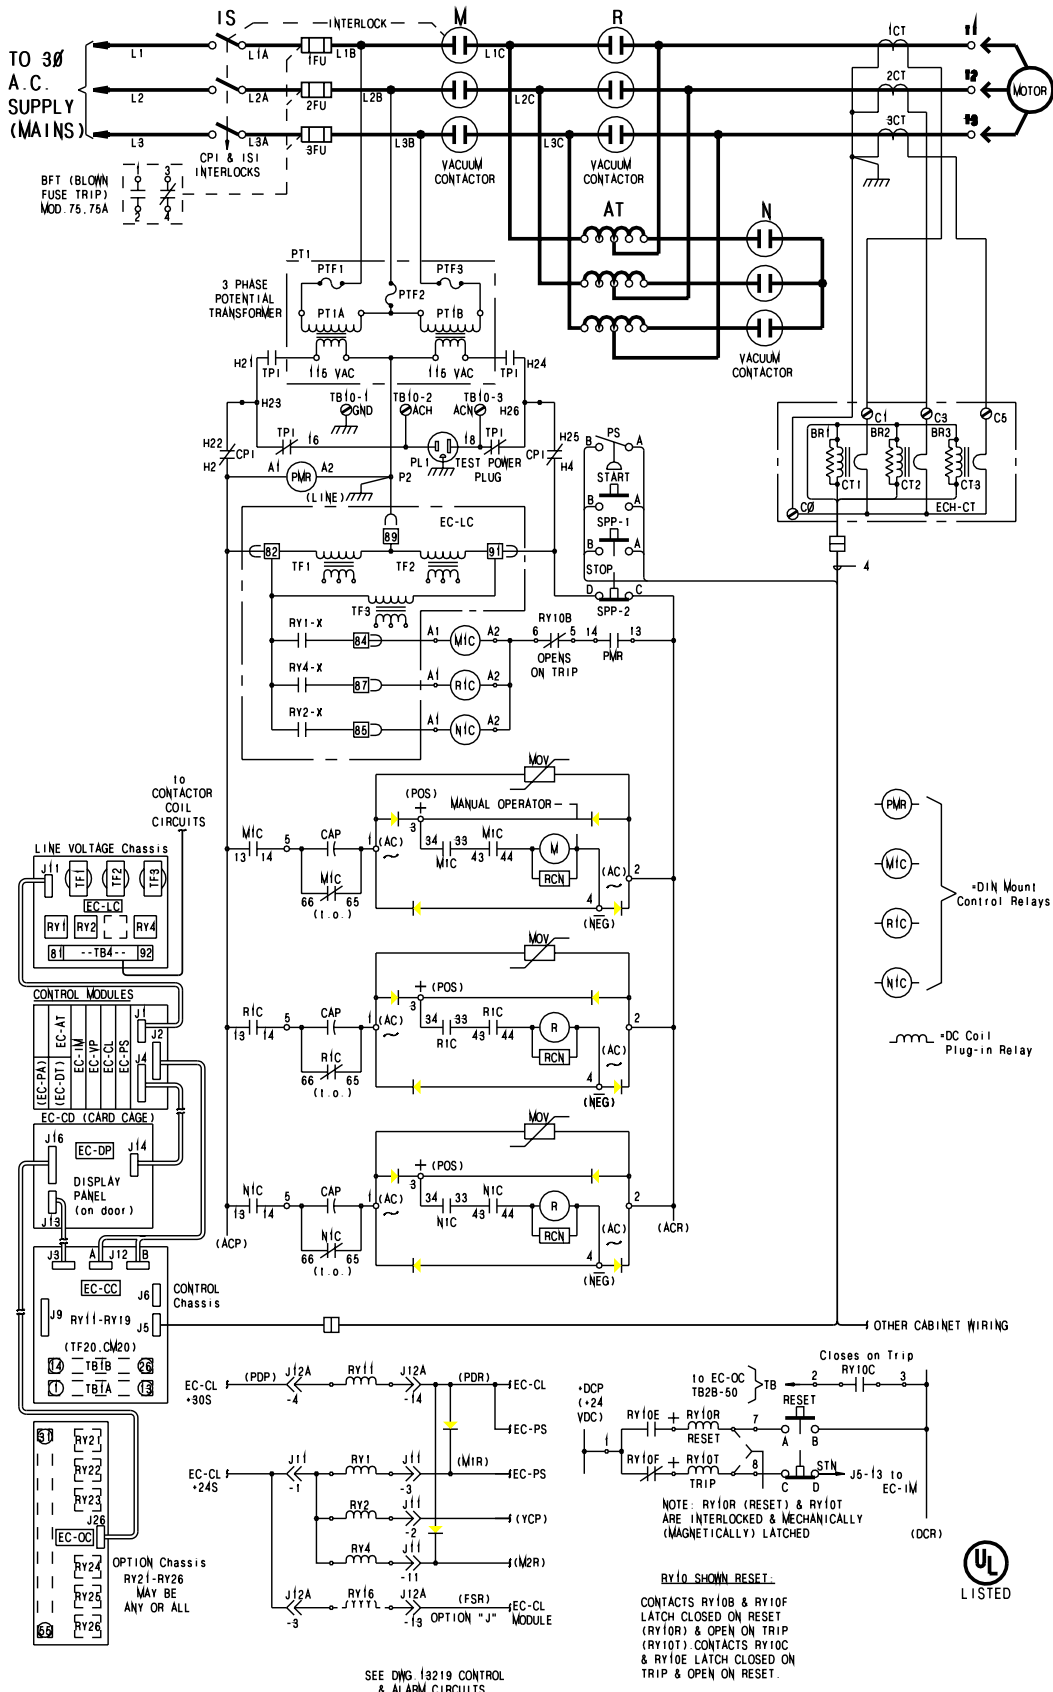

Autotransformer Medium Voltage Fire Pump Controller

MASTER

SEE DWG 13219 CONTROL & ALARM CIRCUITS