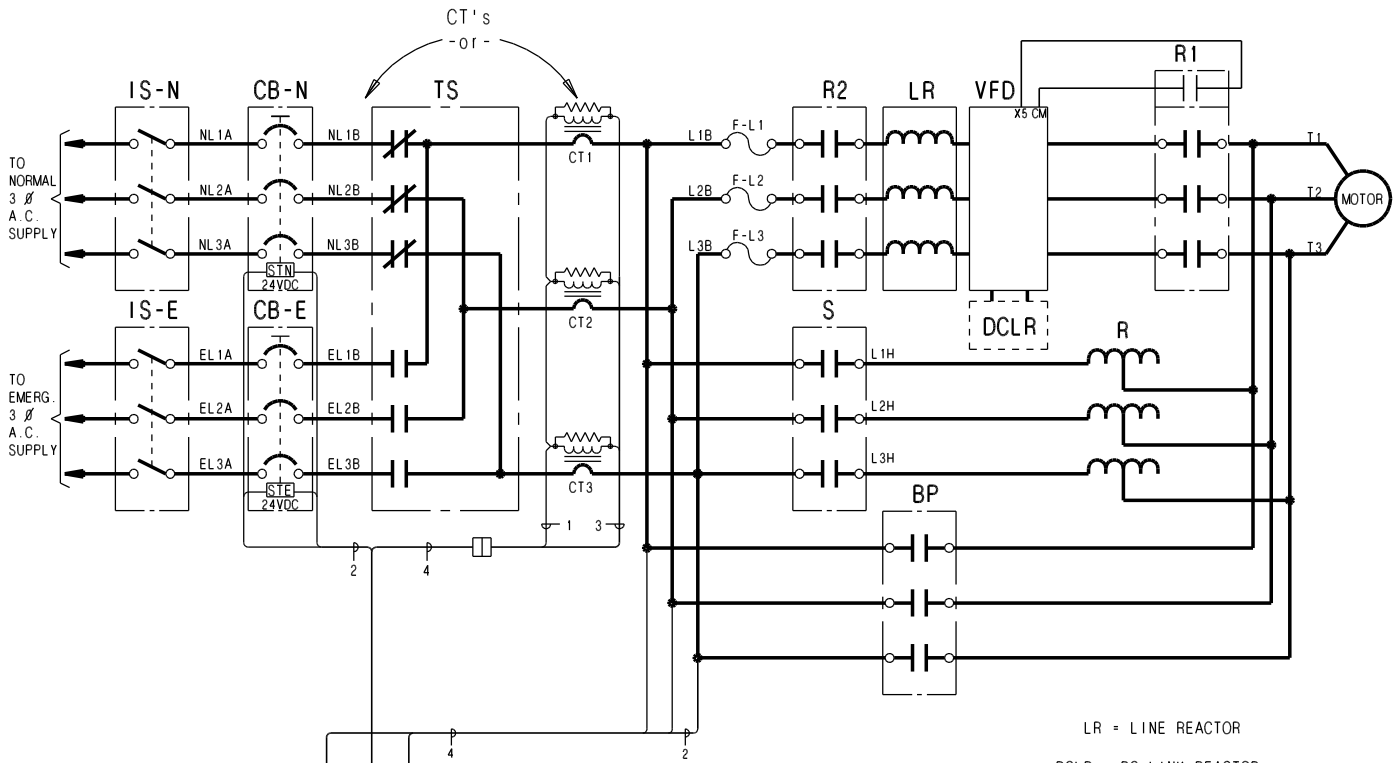

MCVRT Variable Speed Transfer Switch Controller

MASTER

LR = LINE REACTOR
 DCLR = DC LINK REACTOR
 (WHEN USED)

Master Control Systems Inc.
 LAKE BLUFF, ILLINOIS U.S.A.

MODEL MCVRT SCHEMATIC DIAGRAM
 PRIMARY REACTOR BYPASS - G4