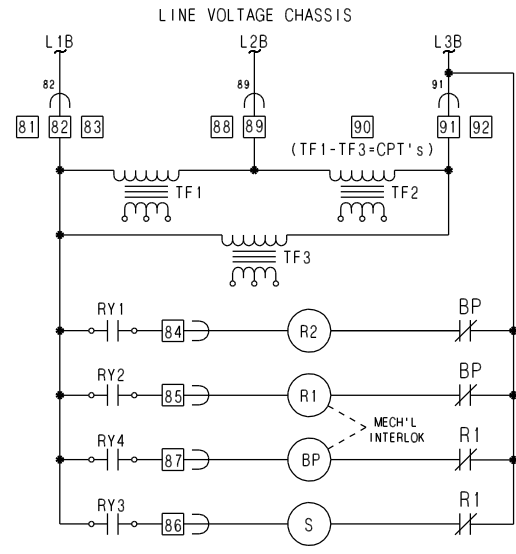

MCVRT Variable Speed Transfer Switch Controller

MASTER

LR = LINE REACTOR
 DCLR = DC LINK REACTOR
 (WHEN USED)

Master Control Systems Inc.
 LAKE BLUFF, ILLINOIS U.S.A.

MODEL MCVRT SCHEMATIC DIAGRAM
 PRIMARY REACTOR BYPASS - G4