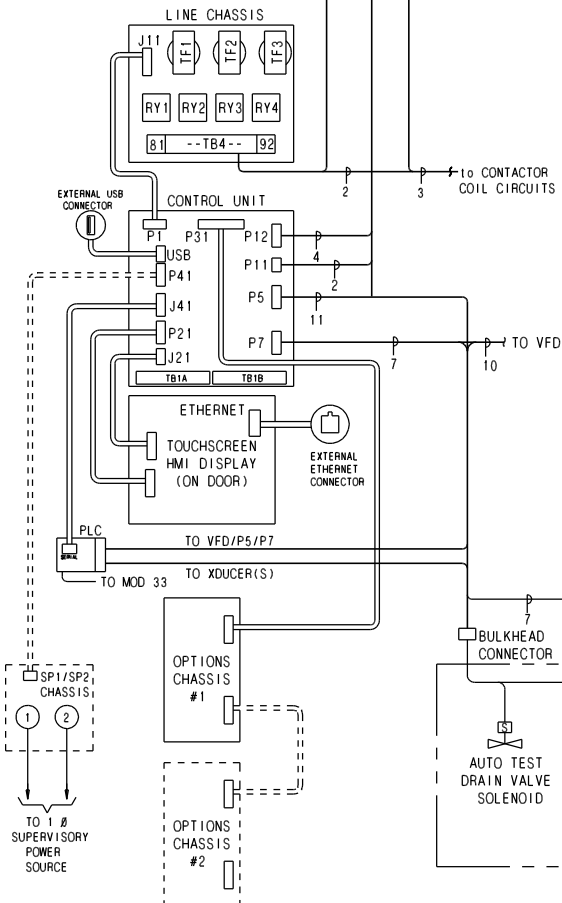

MCVRT Variable Speed Transfer Switch Controller

MASTER

LR = LINE REACTOR
 DCLR = DC LINK REACTOR
 (WHEN USED)

Master Control Systems Inc.
 LAKE BLUFF, ILLINOIS U.S.A.

MODEL MCVRT SCHEMATIC DIAGRAM
 PRIMARY REACTOR BYPASS - G4

Date 8 June 2016
 Drawing 20253 Issue 1