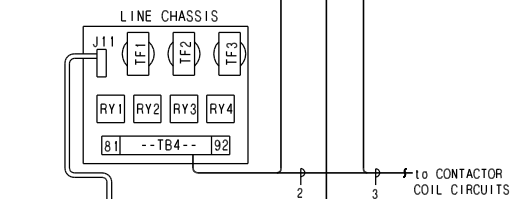

MCVST Variable Speed Transfer Switch Controller

MASTER

Master Control Systems Inc.
LAKE BLUFF, ILLINOIS U.S.A.

MODEL MCVST SCHEMATIC DIAGRAM
SOFT START BYPASS - G4

Date 21 October 2013

Drawing 20237

Issue 2