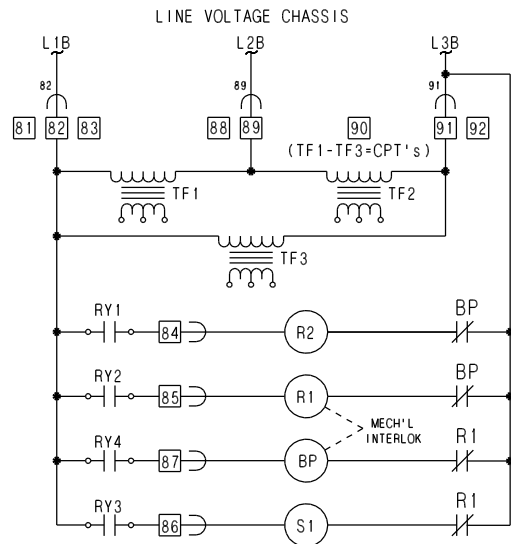

MCVST Variable Speed Transfer Switch Controller

MASTER

Master Control Systems Inc.
LAKE BLUFF, ILLINOIS U.S.A.

MODEL MCVST SCHEMATIC DIAGRAM
SOFT START BYPASS - G4

Date 21 October 2013

Drawing 20237

Issue 2