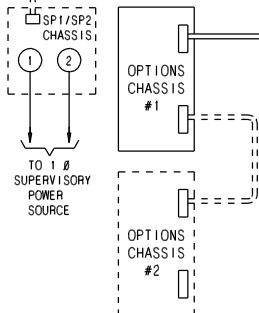

MCVST Variable Speed Transfer Switch Controller

MASTER

Master Control Systems Inc.
LAKE BLUFF, ILLINOIS U.S.A.

MODEL MCVST SCHEMATIC DIAGRAM
SOFT START BYPASS - G4

Date 21 October 2013

Drawing 20237

Issue 2