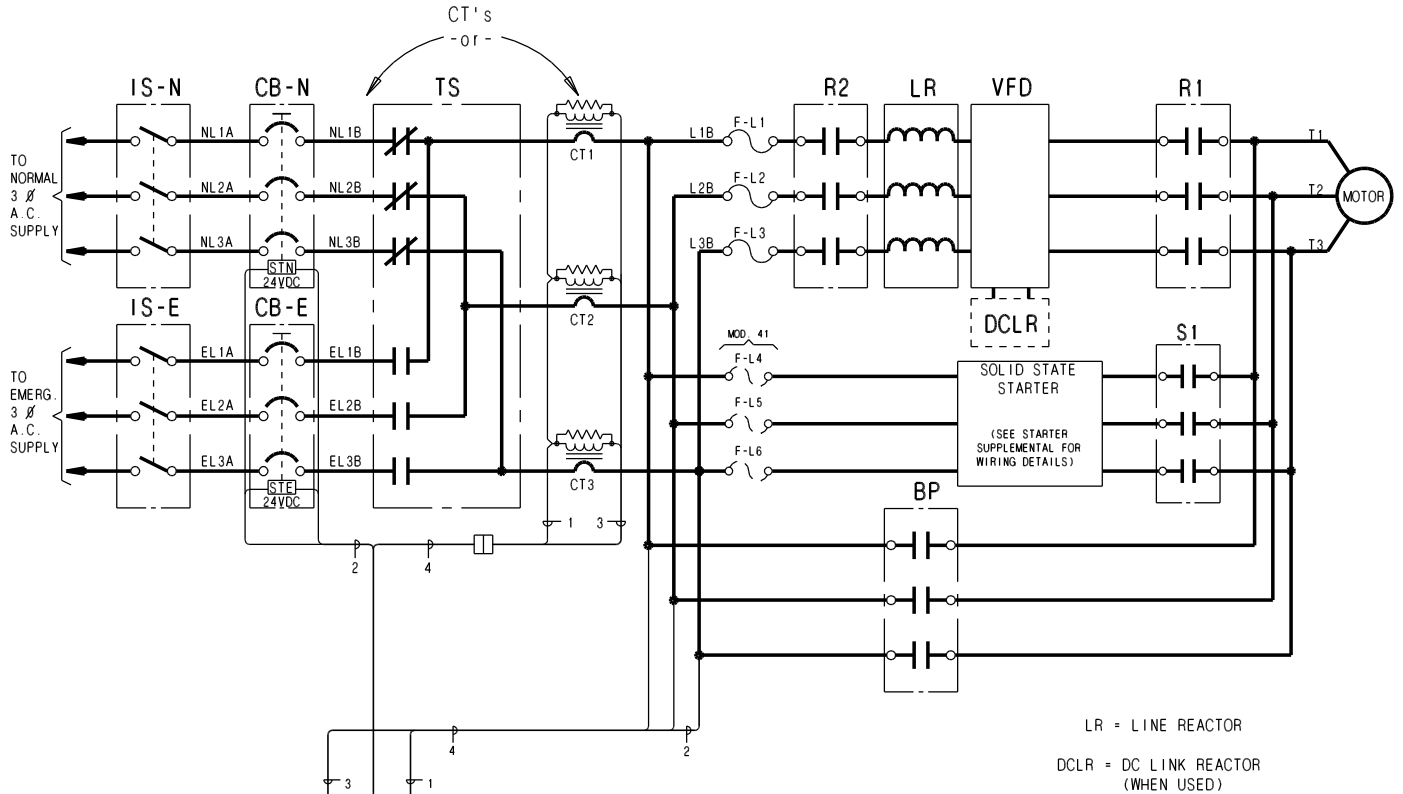

MCVST Variable Speed Transfer Switch Controller

MASTER

Master Control Systems Inc.
LAKE BLUFF, ILLINOIS U.S.A.

MODEL MCVST SCHEMATIC DIAGRAM
SOFT START BYPASS - G4

Date 21 October 2013

Drawing 20237

Issue 2