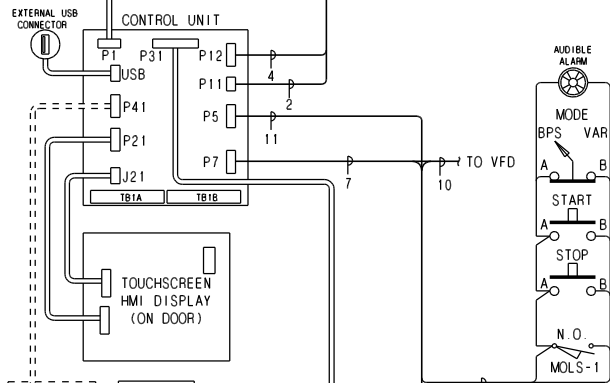

MCVST Variable Speed Transfer Switch Controller

MASTER

Master Control Systems Inc.
LAKE BLUFF, ILLINOIS U.S.A.

MODEL MCVST SCHEMATIC DIAGRAM
SOFT START BYPASS - G4

Date 21 October 2013

Drawing 20237

Issue 2