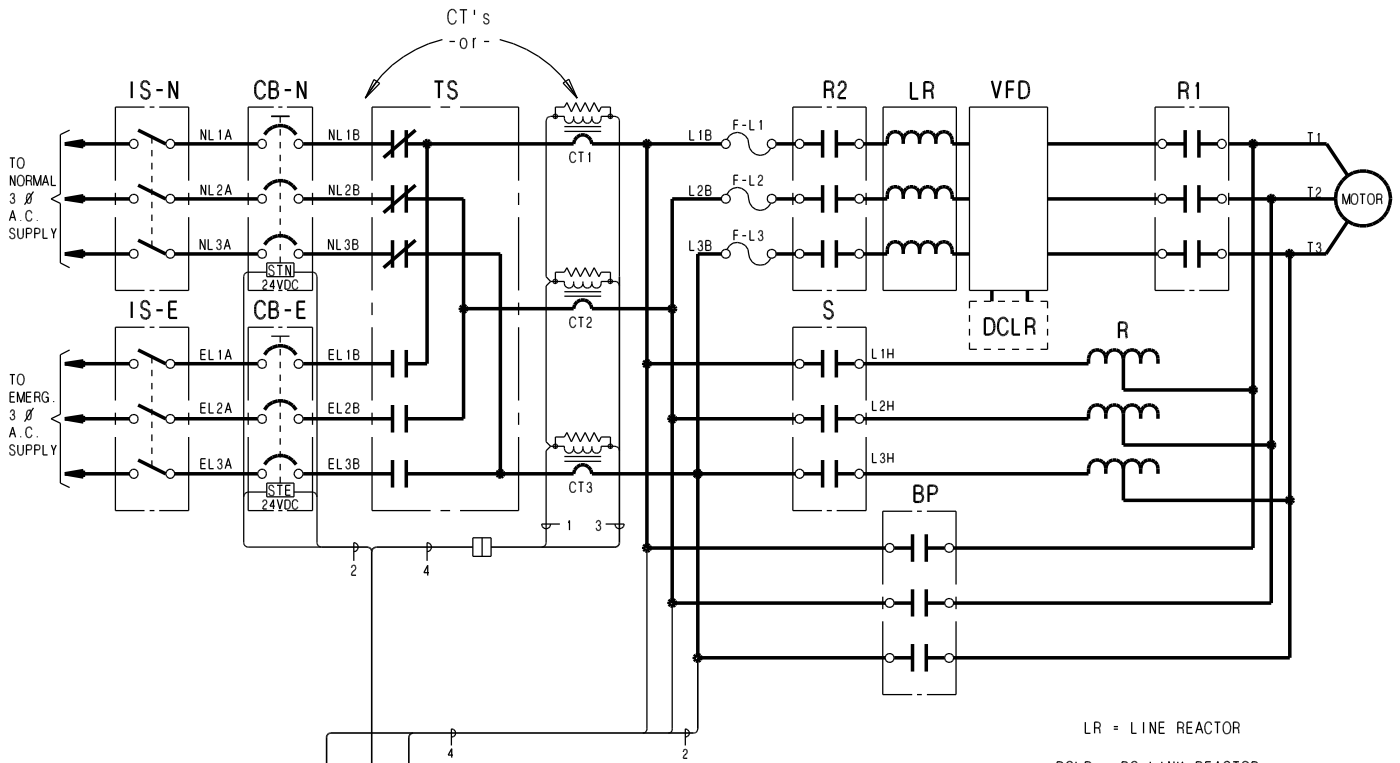

# MCVRT Variable Speed Transfer Switch Controller

**MASTER**

LR = LINE REACTOR  
DCLR = DC LINK REACTOR (WHEN USED)