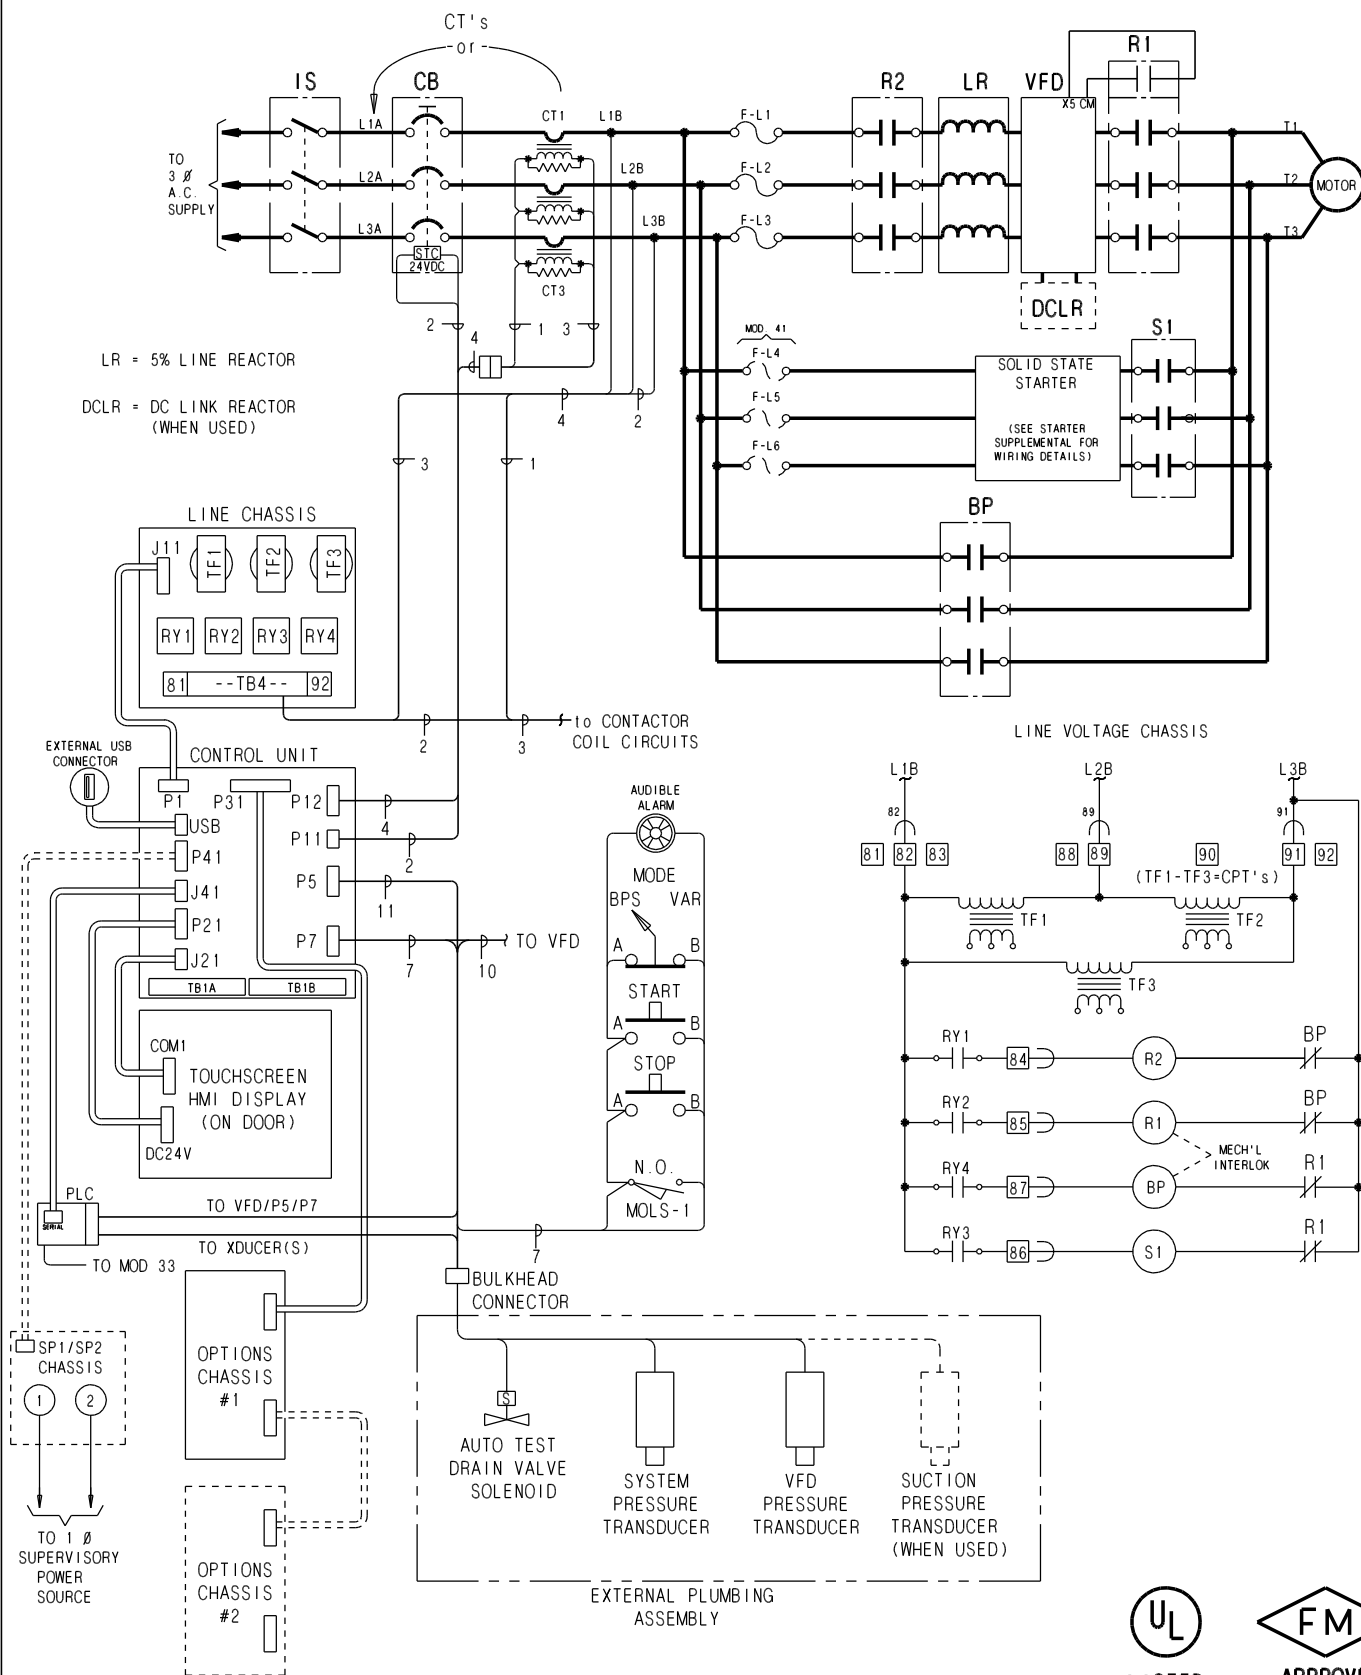

MCVS Variable Speed Fire Pump Controller

MASTER

UL LISTED

FM APPROVED

Master Control Systems Inc.
LAKE BLUFF, ILLINOIS U.S.A.

MODEL MCVS SCHEMATIC DIAGRAM
SOFT START BYPASS - G4

Date 8 June 2016

Drawing 20247