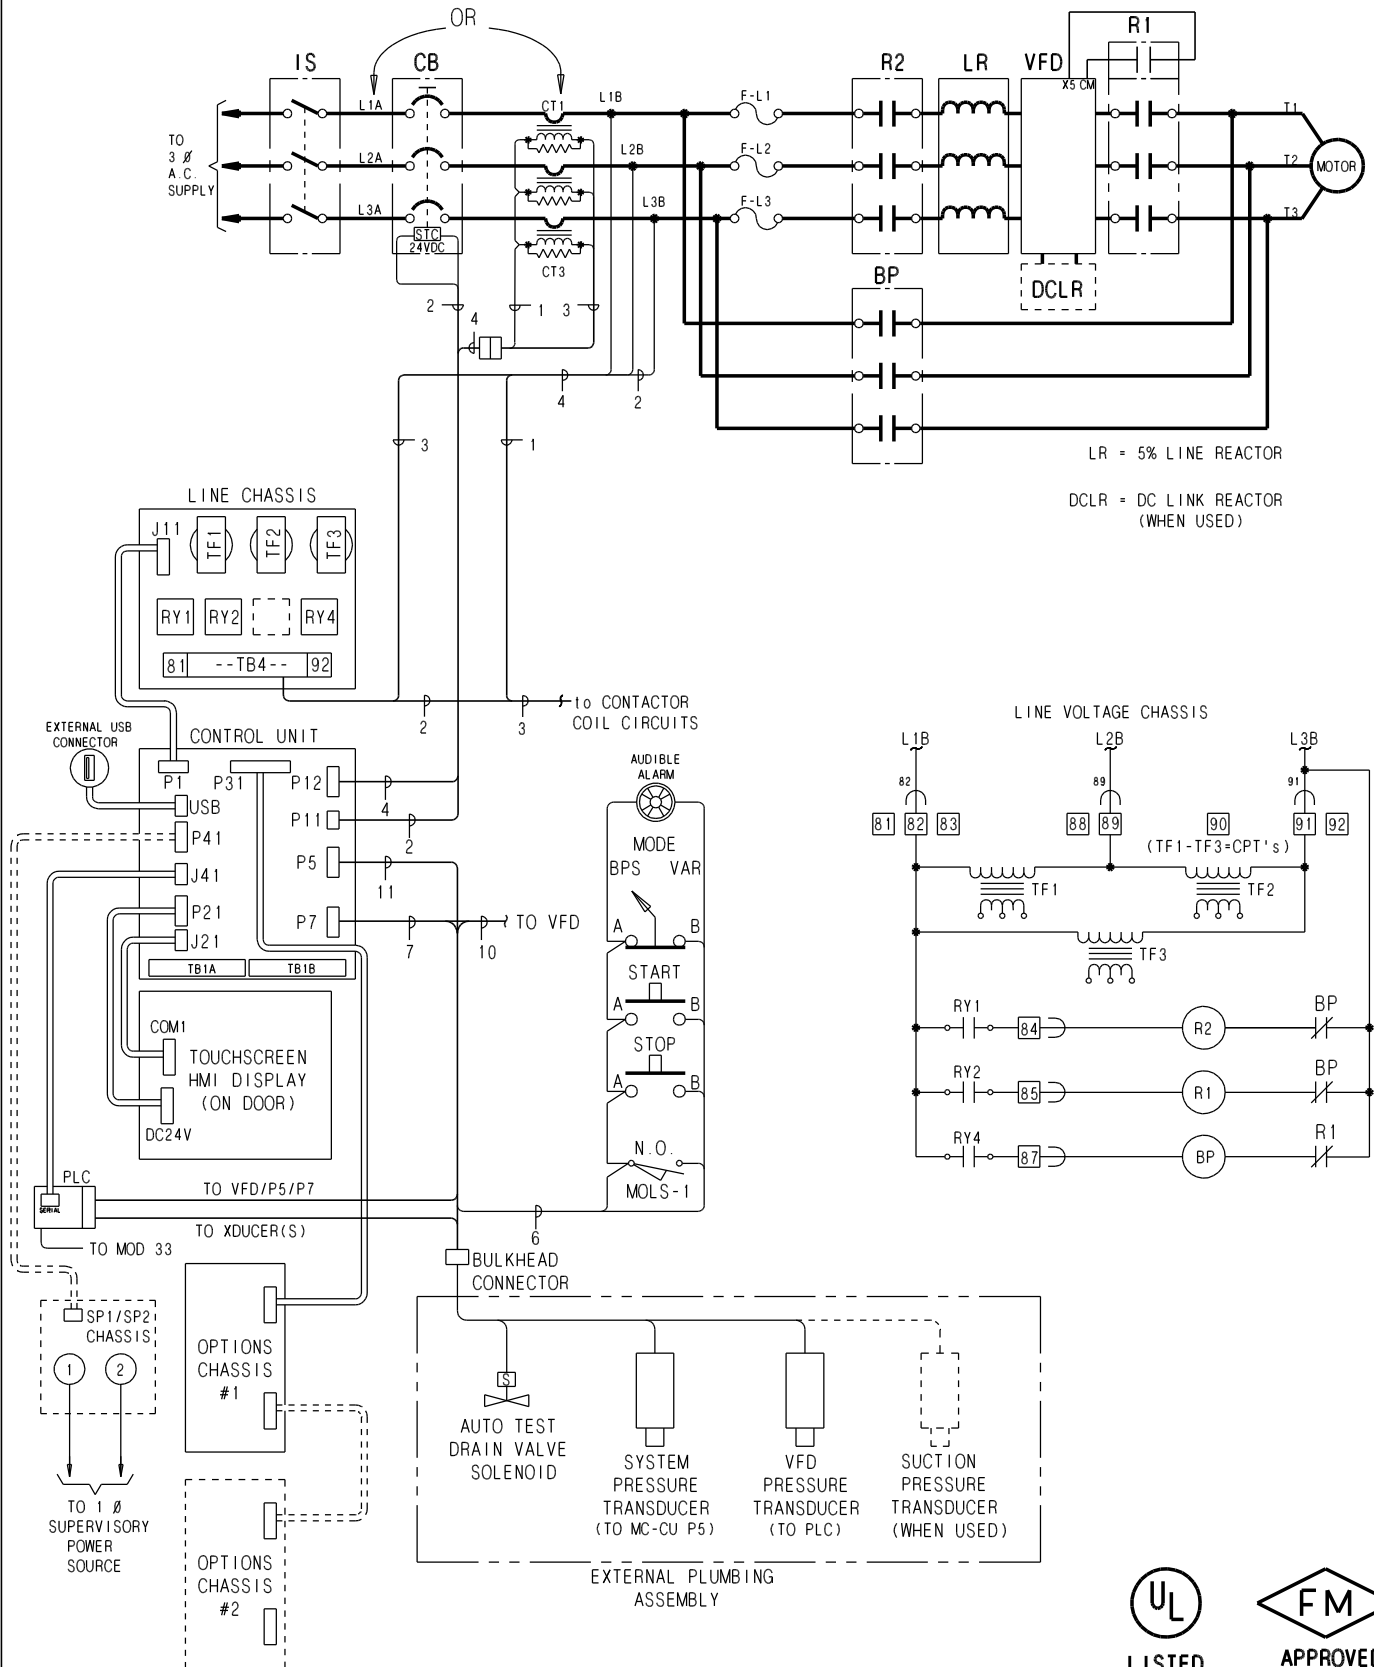

# MCVA Variable Speed Fire Pump Controller

# MASTER

**Master Control Systems Inc.**  
LAKE BLUFF, ILLINOIS U.S.A.

MODEL MCVA SCHEMATIC DIAGRAM  
ACROSS-THE-LINE BYPASS - G4

Date 3 June 2016

Drawing 20241

Issue 1