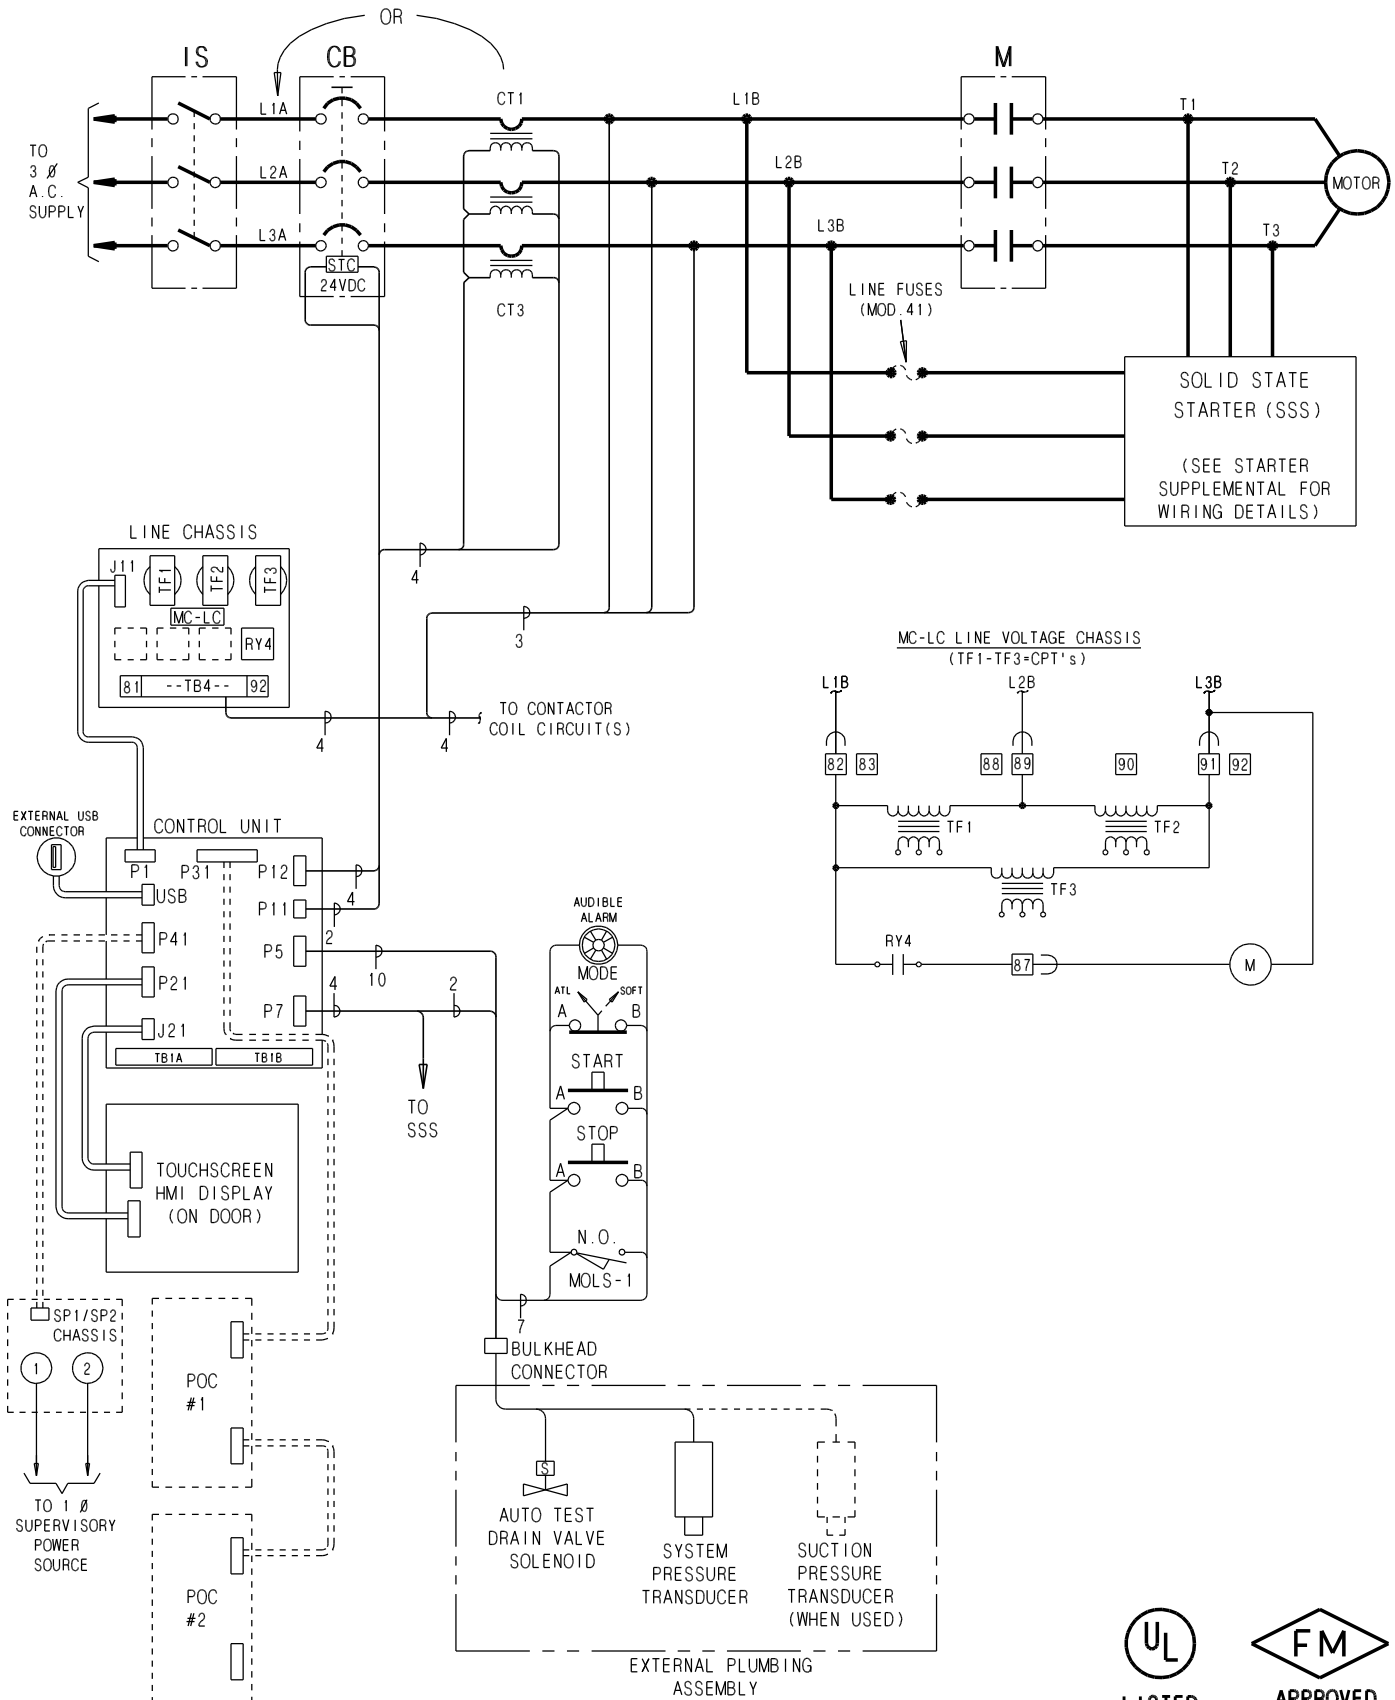

MCS Soft Start Fire Pump Controller

MASTER

Master Control Systems Inc.
LAKE BLUFF, ILLINOIS U.S.A.

Model MCS
Schematic Diagram - G4

Date 6 May 2014

Drawing 20207

Issue 3