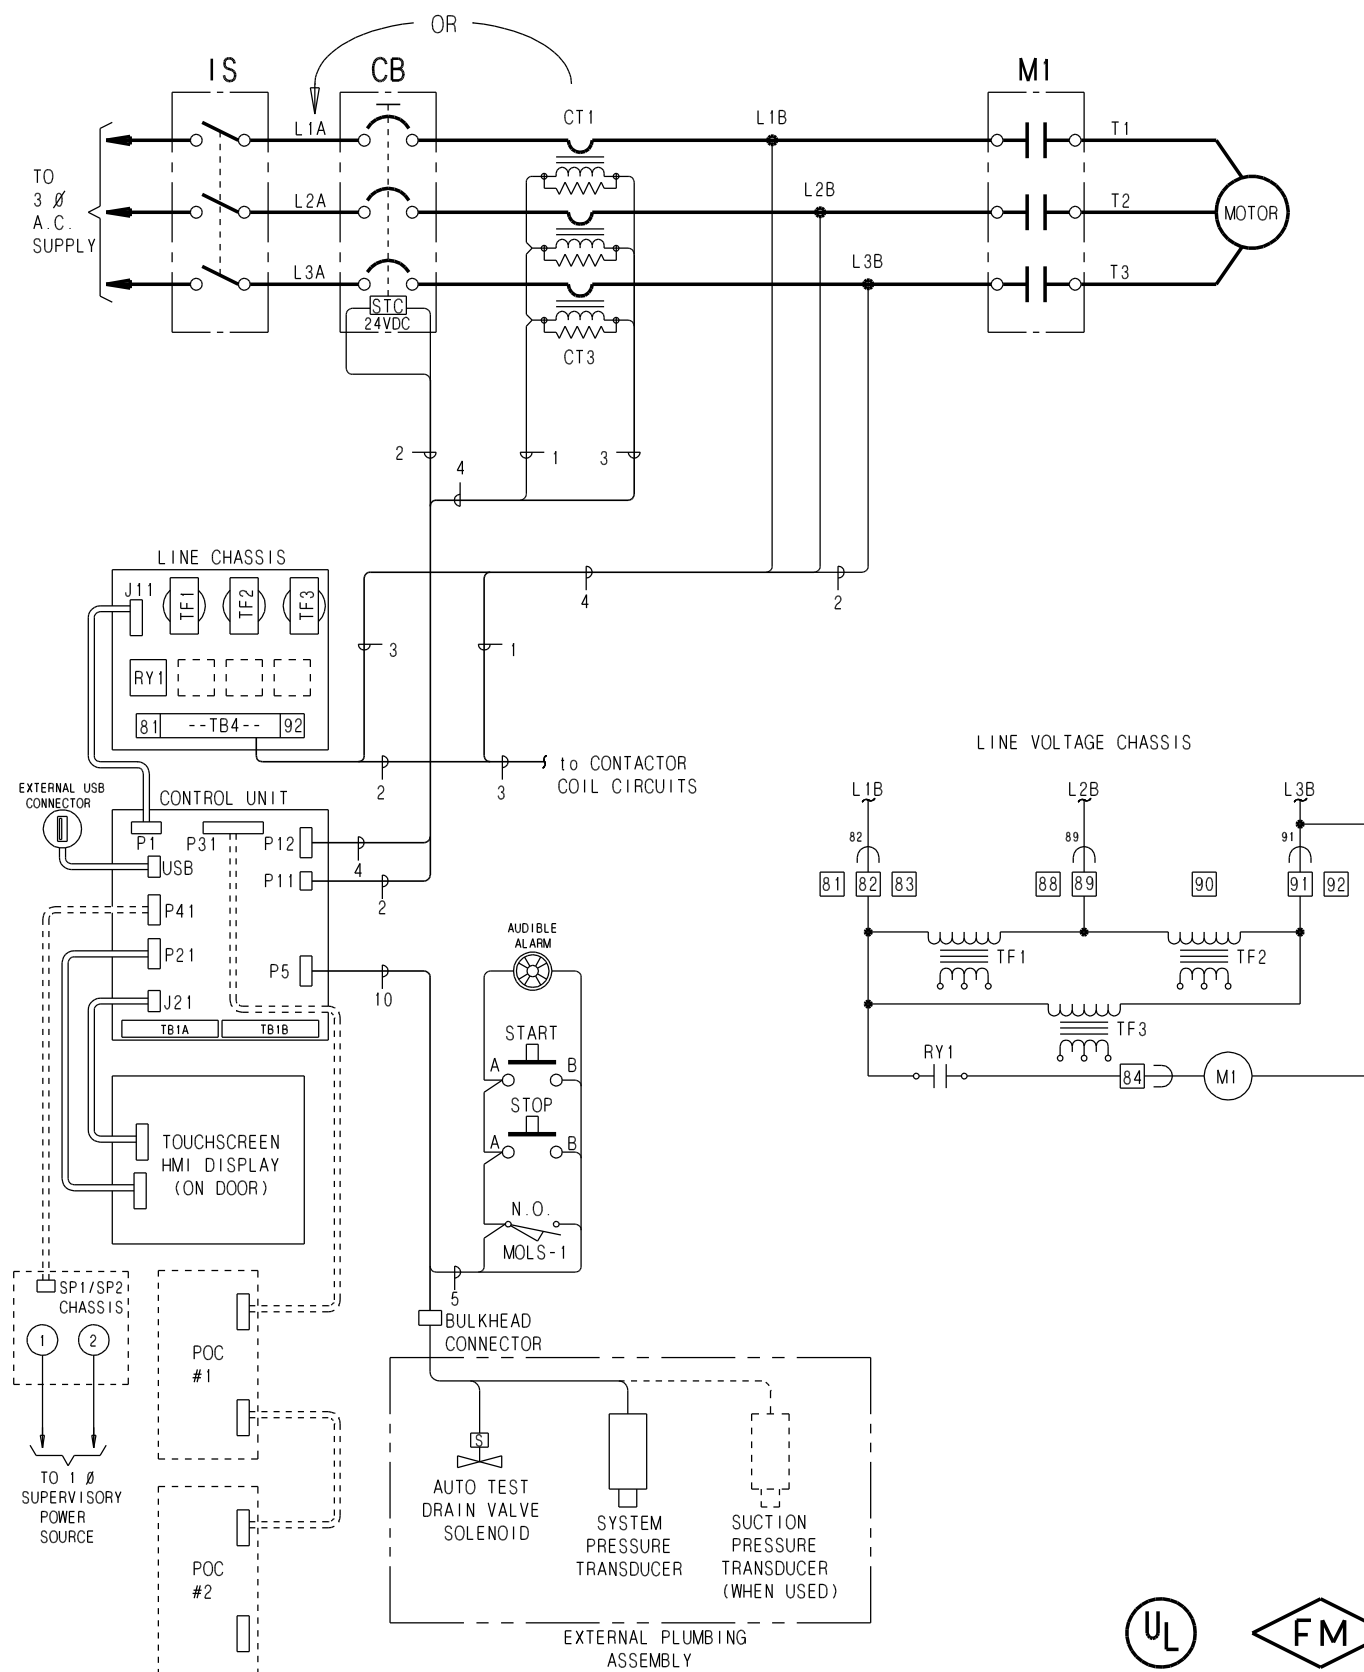

MCA Across the Line Fire Pump Controller

MASTER

Master Control Systems Inc.
LAKE BLUFF, ILLINOIS U.S.A.

Model MCA
Schematic Diagram - G4

Date 19 March 2013

Drawing 20201

Issue 1