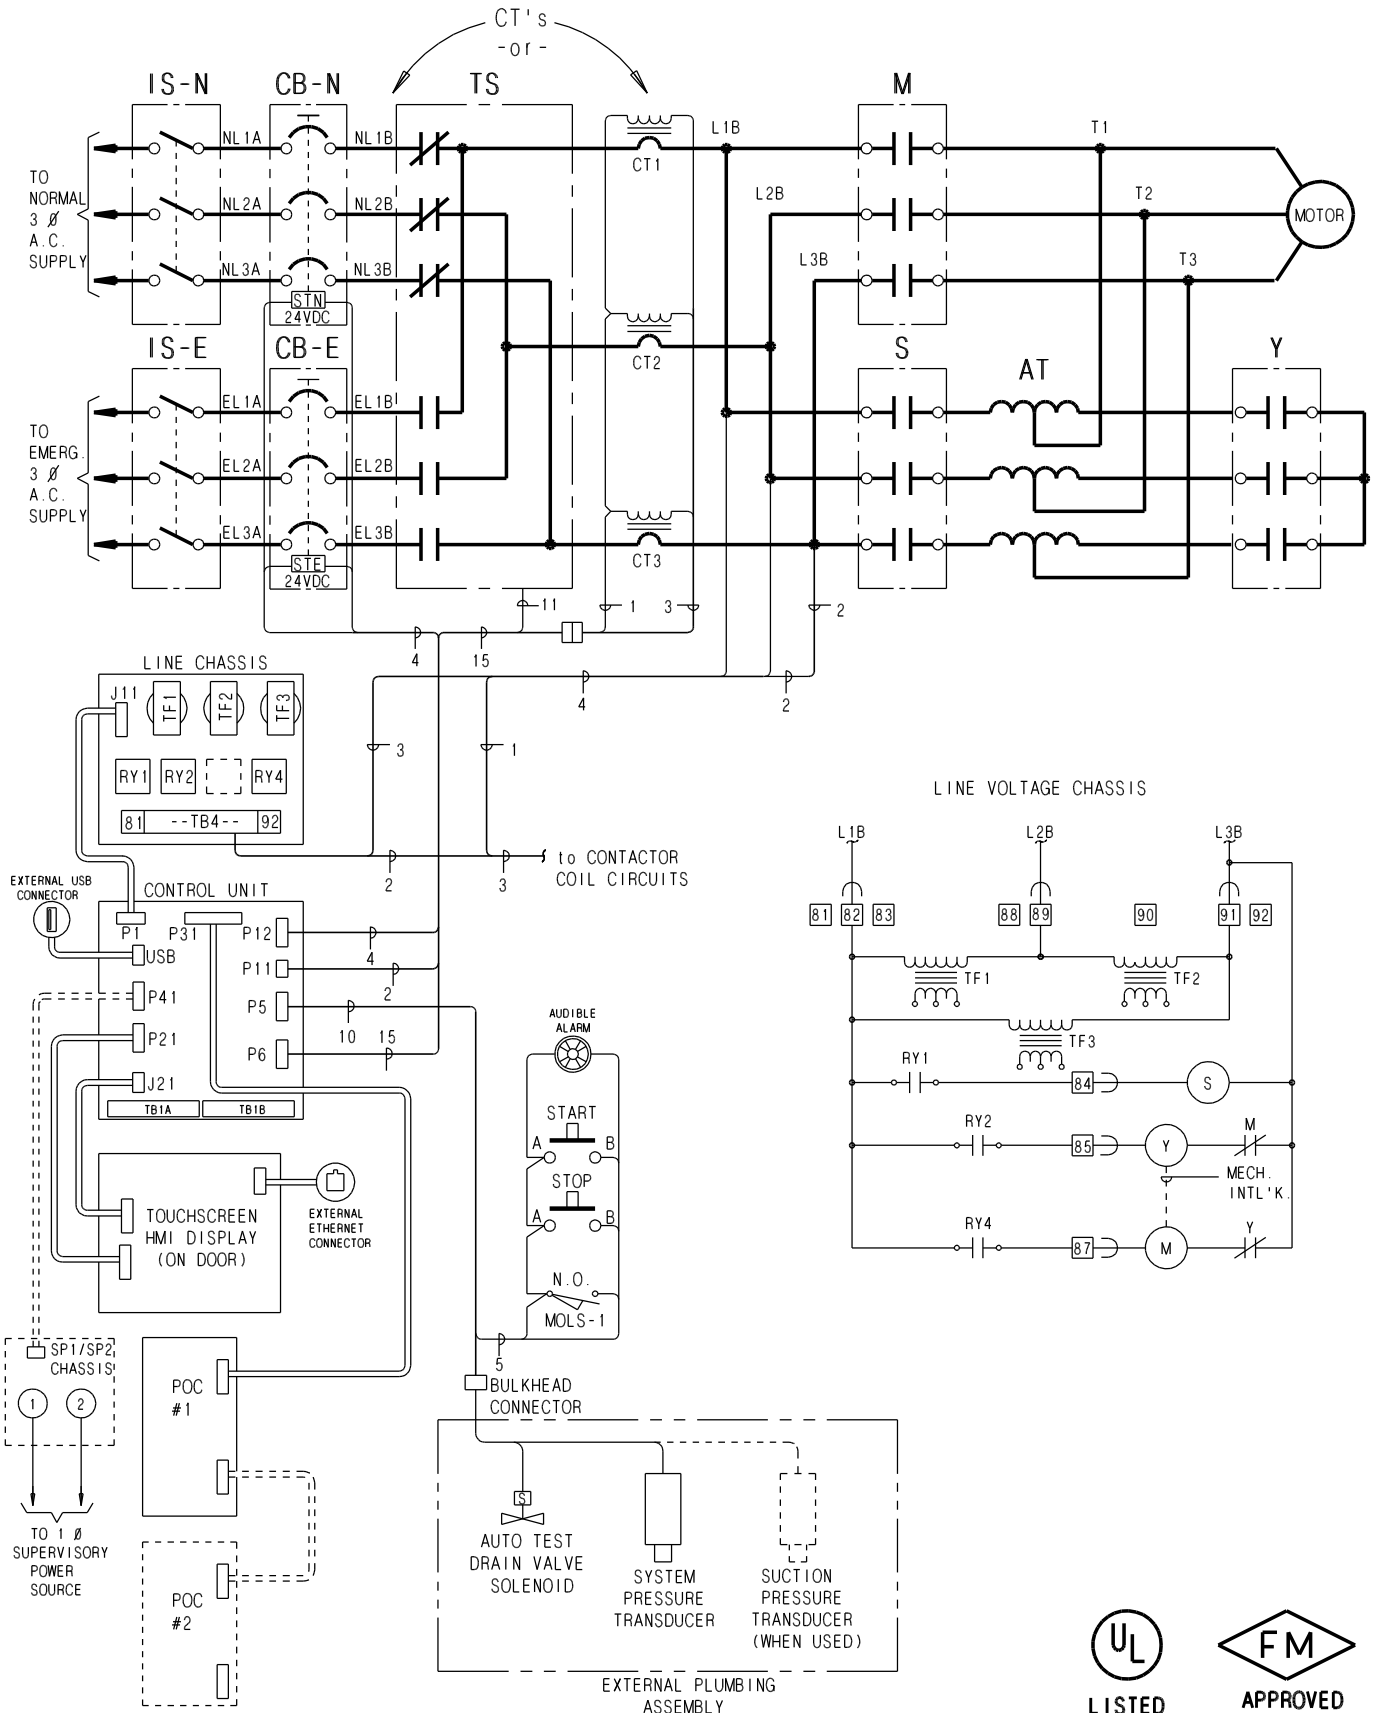

# ECTT Transfer Switch Fire Pump Controller

**MASTER**

**Master Control Systems Inc.**  
LAKE BLUFF, ILLINOIS U.S.A.

Model ECTT  
Schematic Diagram - G4

Date 4 April 2013

Drawing 21218

Issue 1