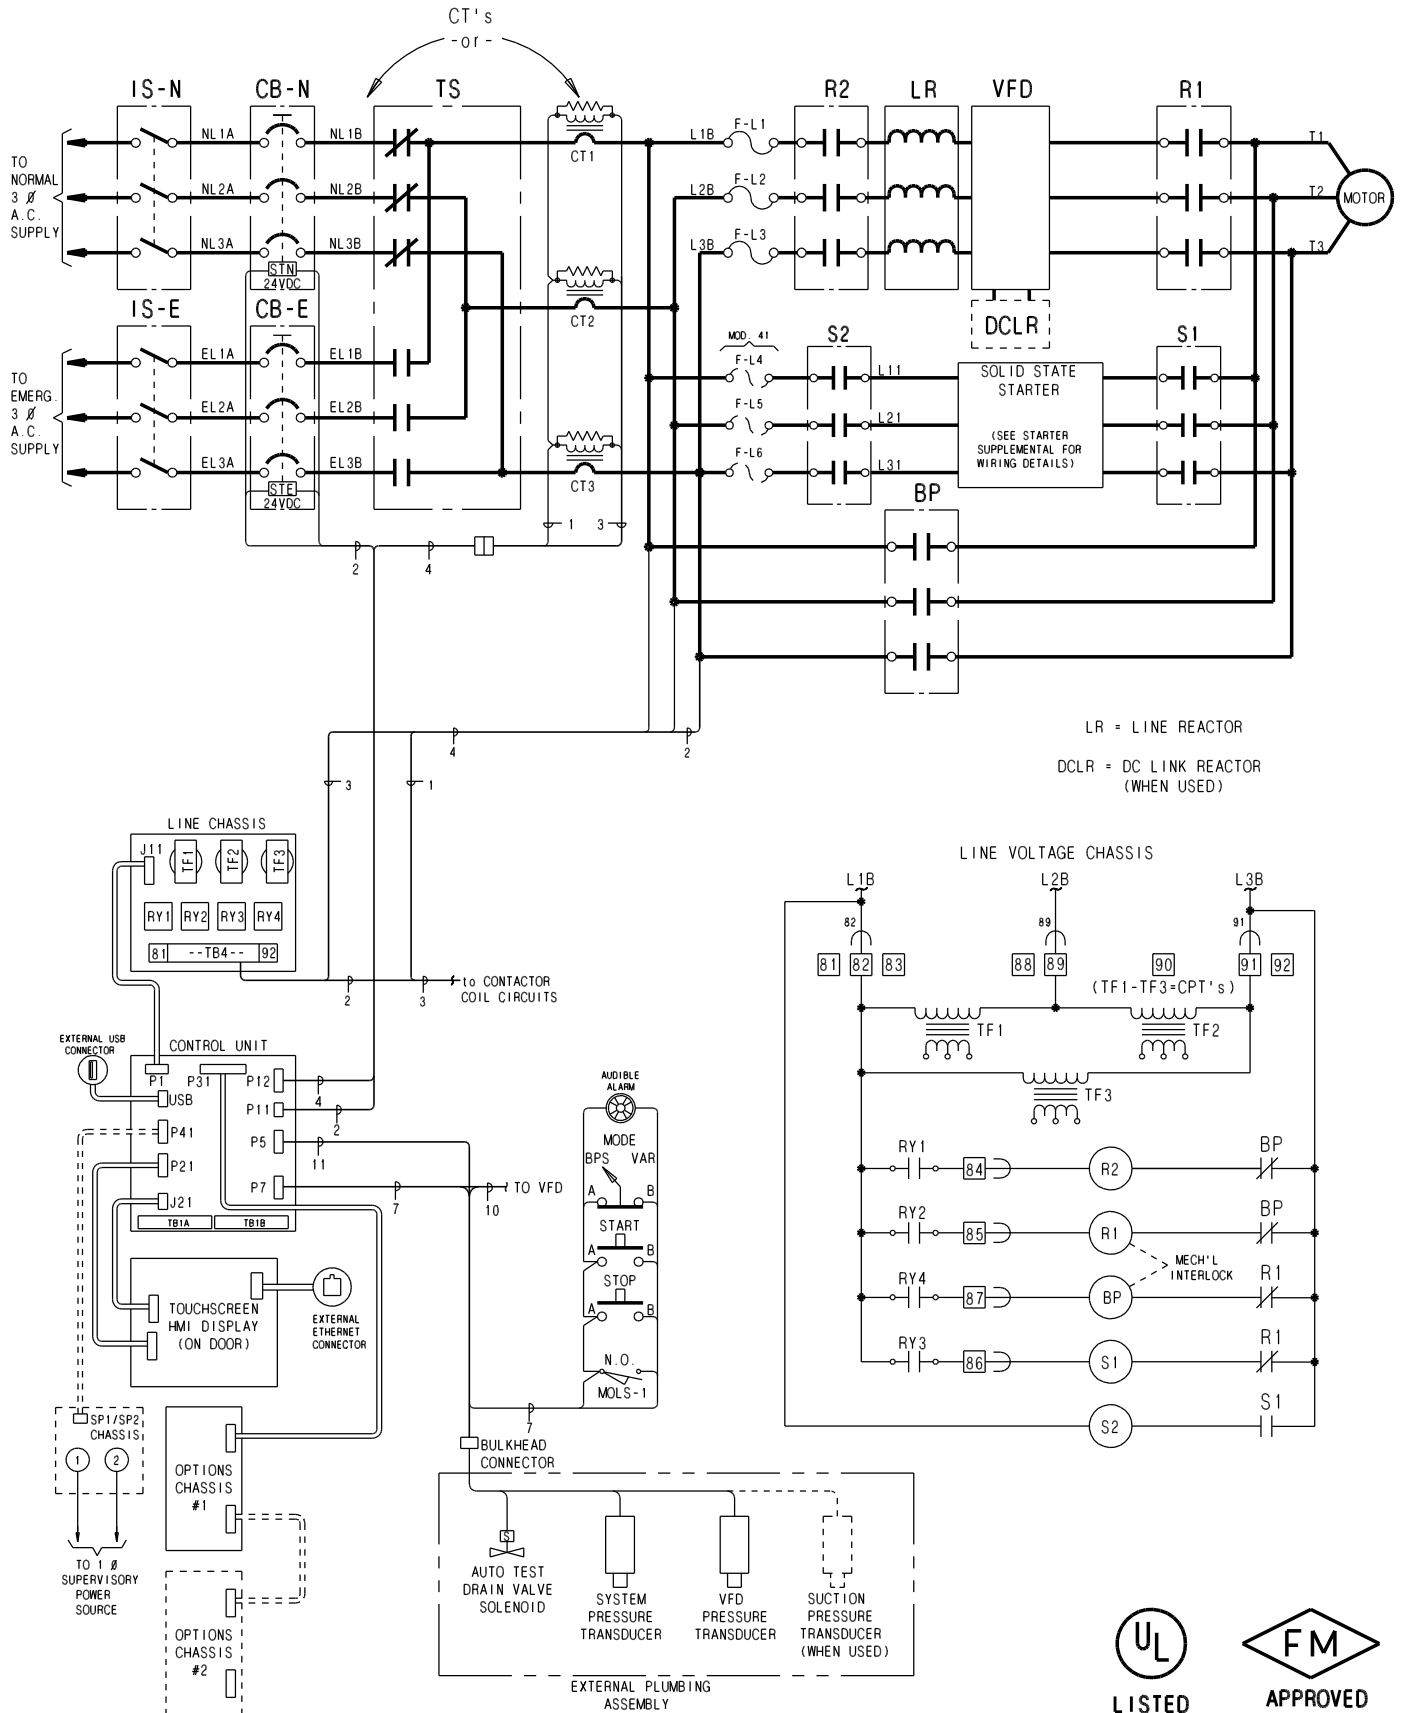

# ECVST Variable Speed Transfer Switch Controller

# MASTER

**Master Control Systems Inc.**  
LAKE BLUFF, ILLINOIS U.S.A.

MODEL ECVST SCHEMATIC DIAGRAM  
SOFT START BYPASS - G4

Date 21 October 2013

Drawing 21237

Issue 2