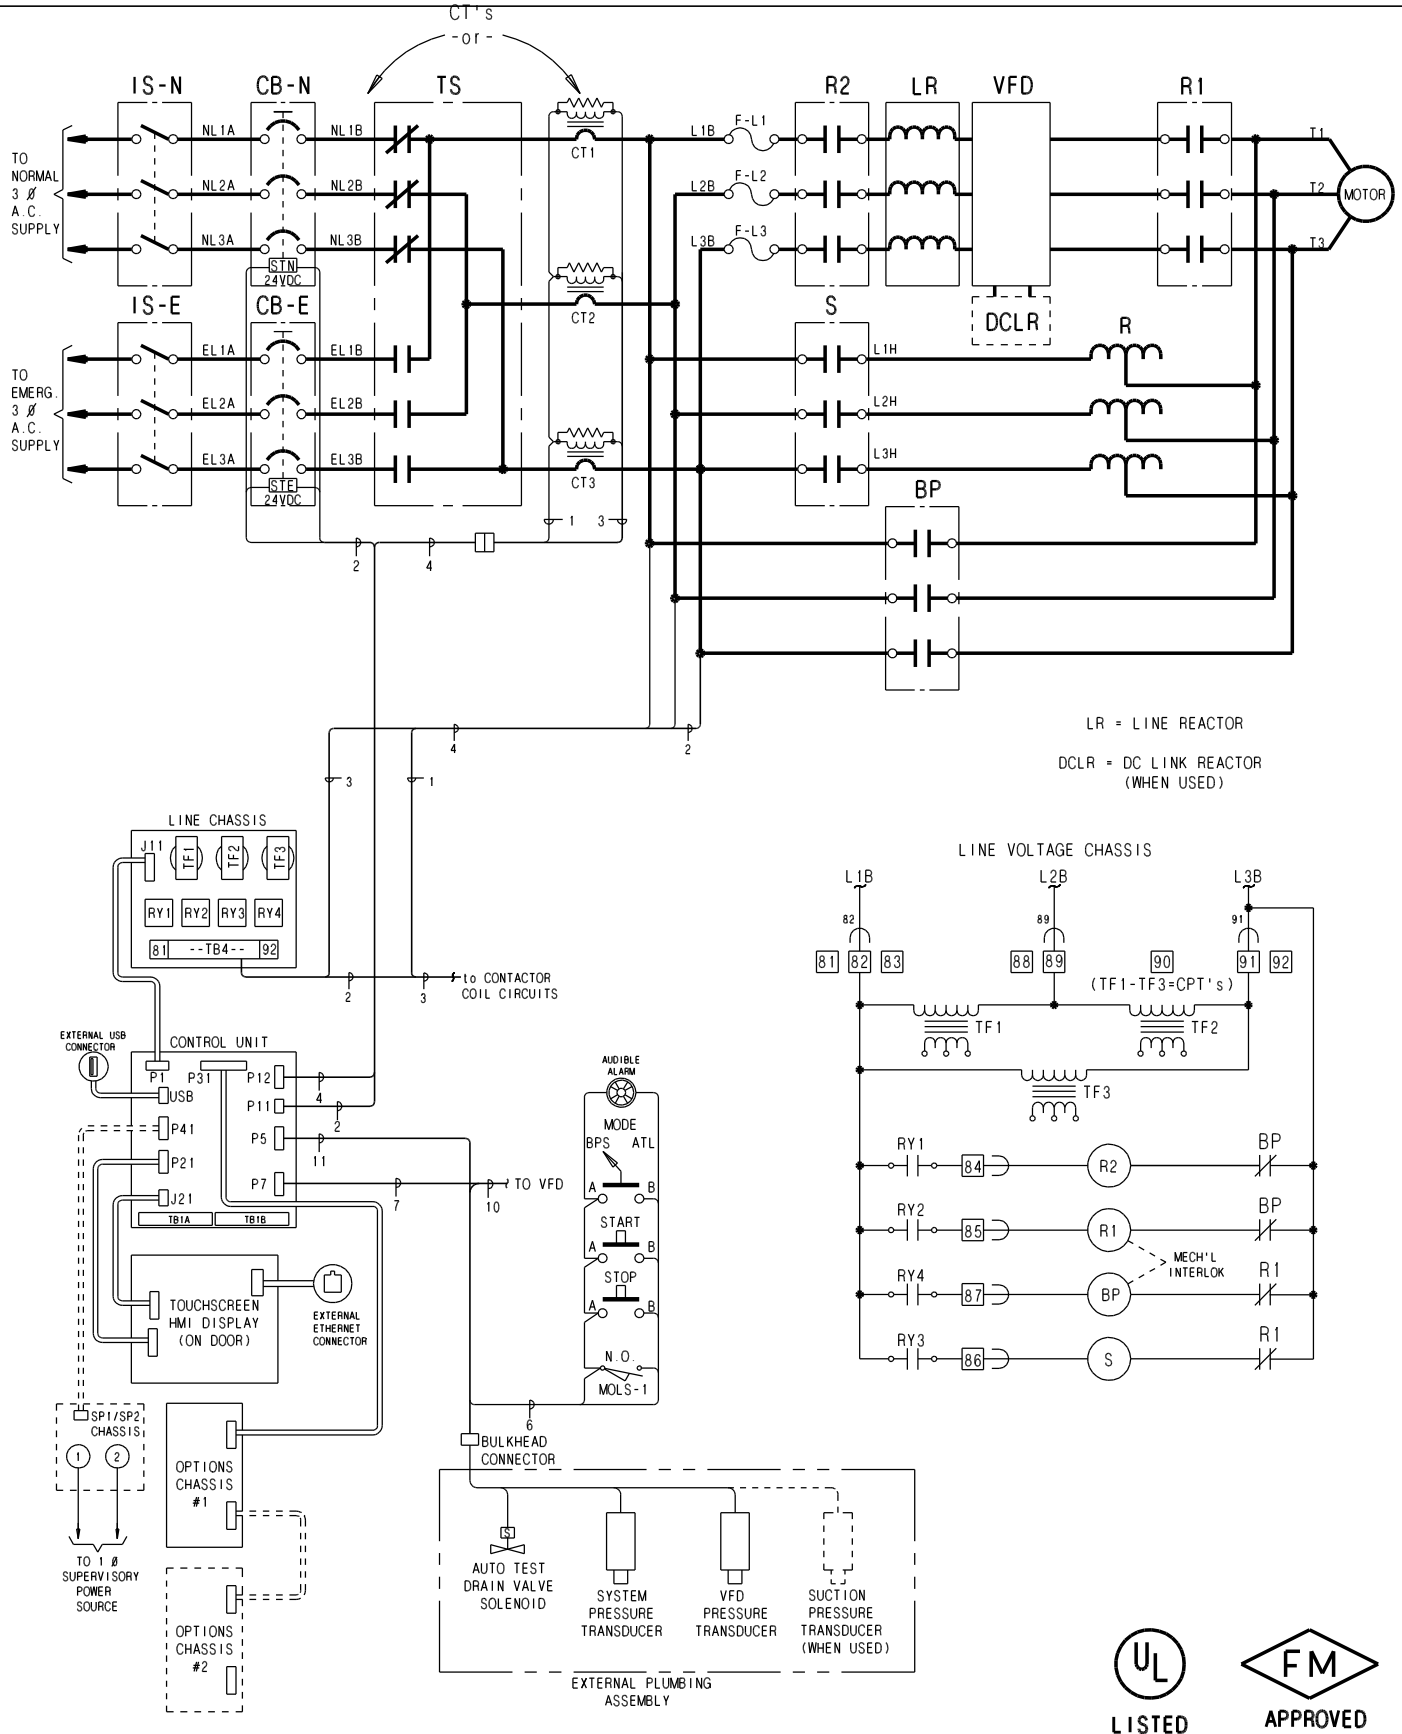

ECVRT Variable Speed Transfer Switch Controller

MASTER

Master Control Systems Inc.
LAKE BLUFF, ILLINOIS U.S.A.

MODEL ECVRT SCHEMATIC DIAGRAM
PRIMARY REACTOR BYPASS - G4

Date 16 April 2013
Drawing 21233 Issue 1