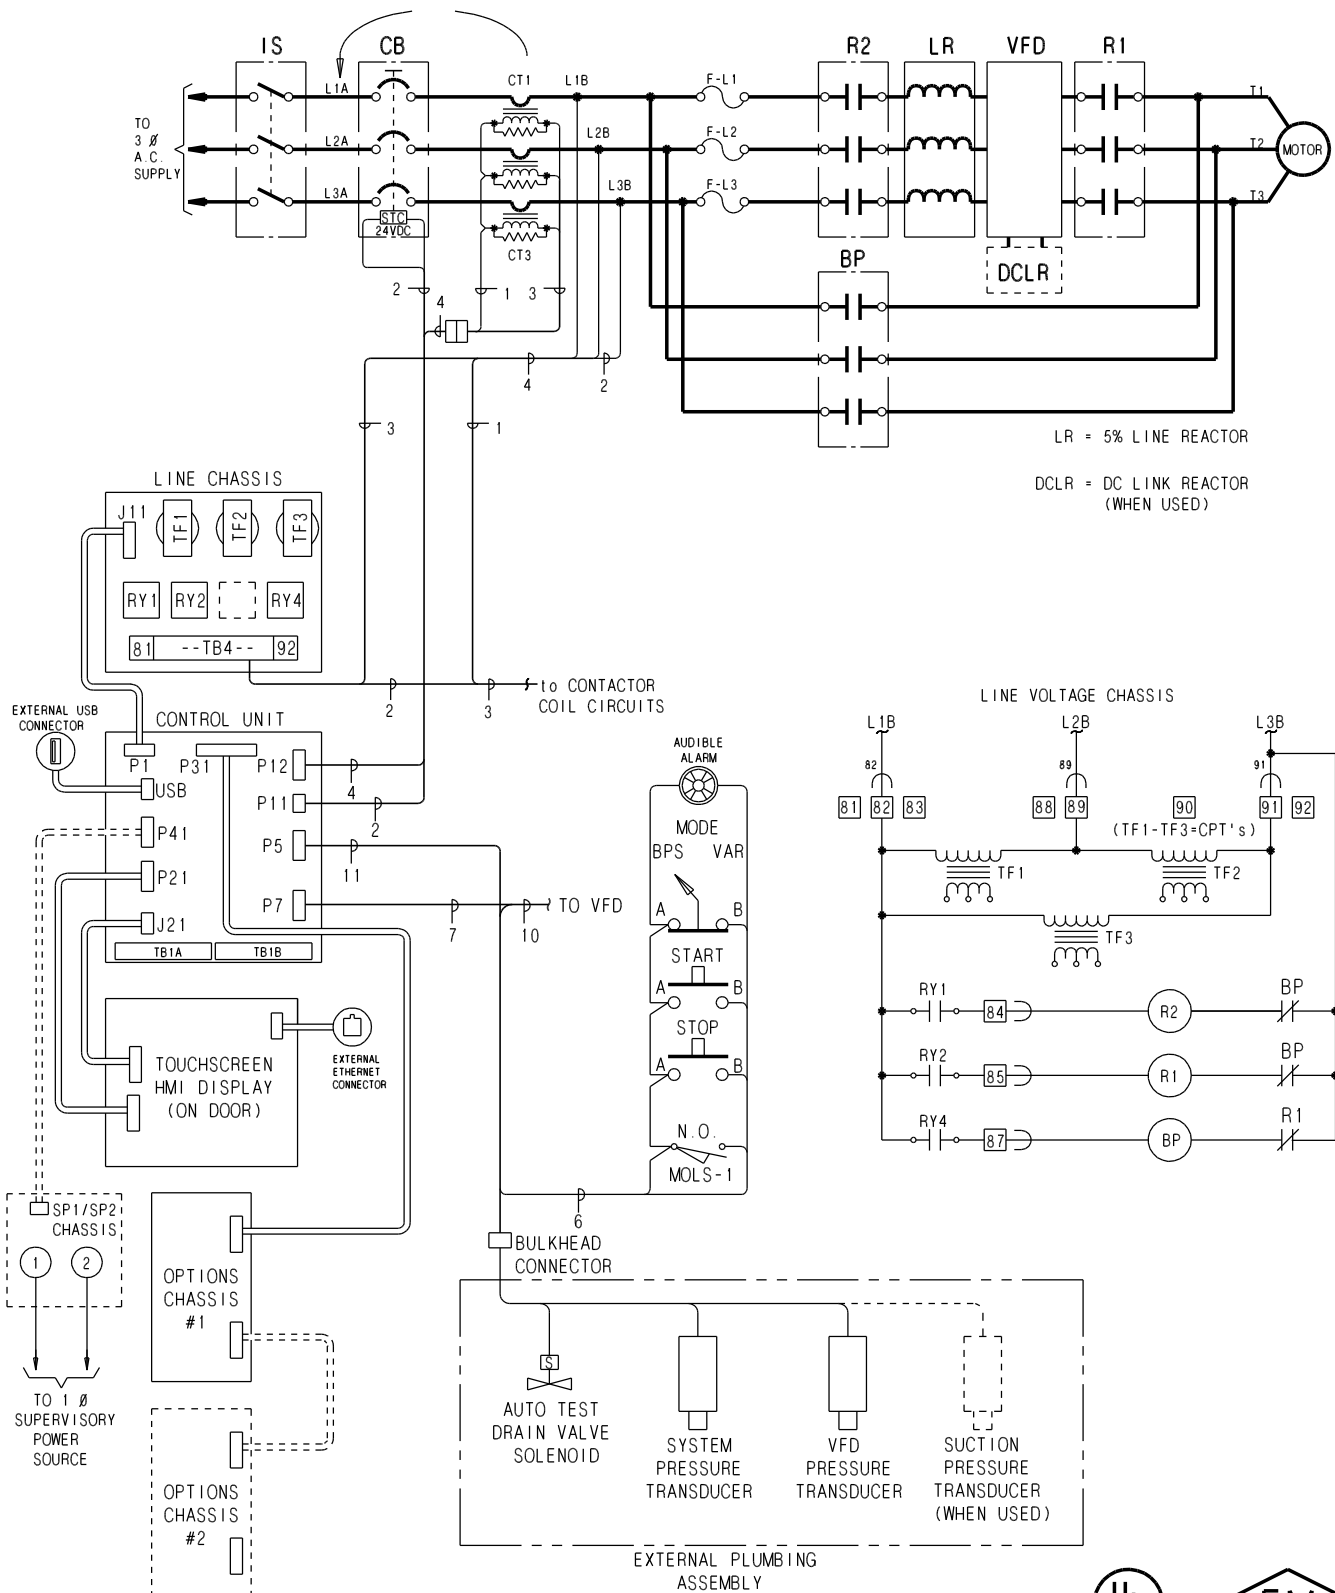

ECVA Variable Speed Fire Pump Controller

MASTER

Master Control Systems Inc.
LAKE BLUFF, ILLINOIS U.S.A.

MODEL ECVA SCHEMATIC DIAGRAM
ACROSS-THE-LINE BYPASS - G4

Date 19 February 2014
Drawing 21221 Issue 2