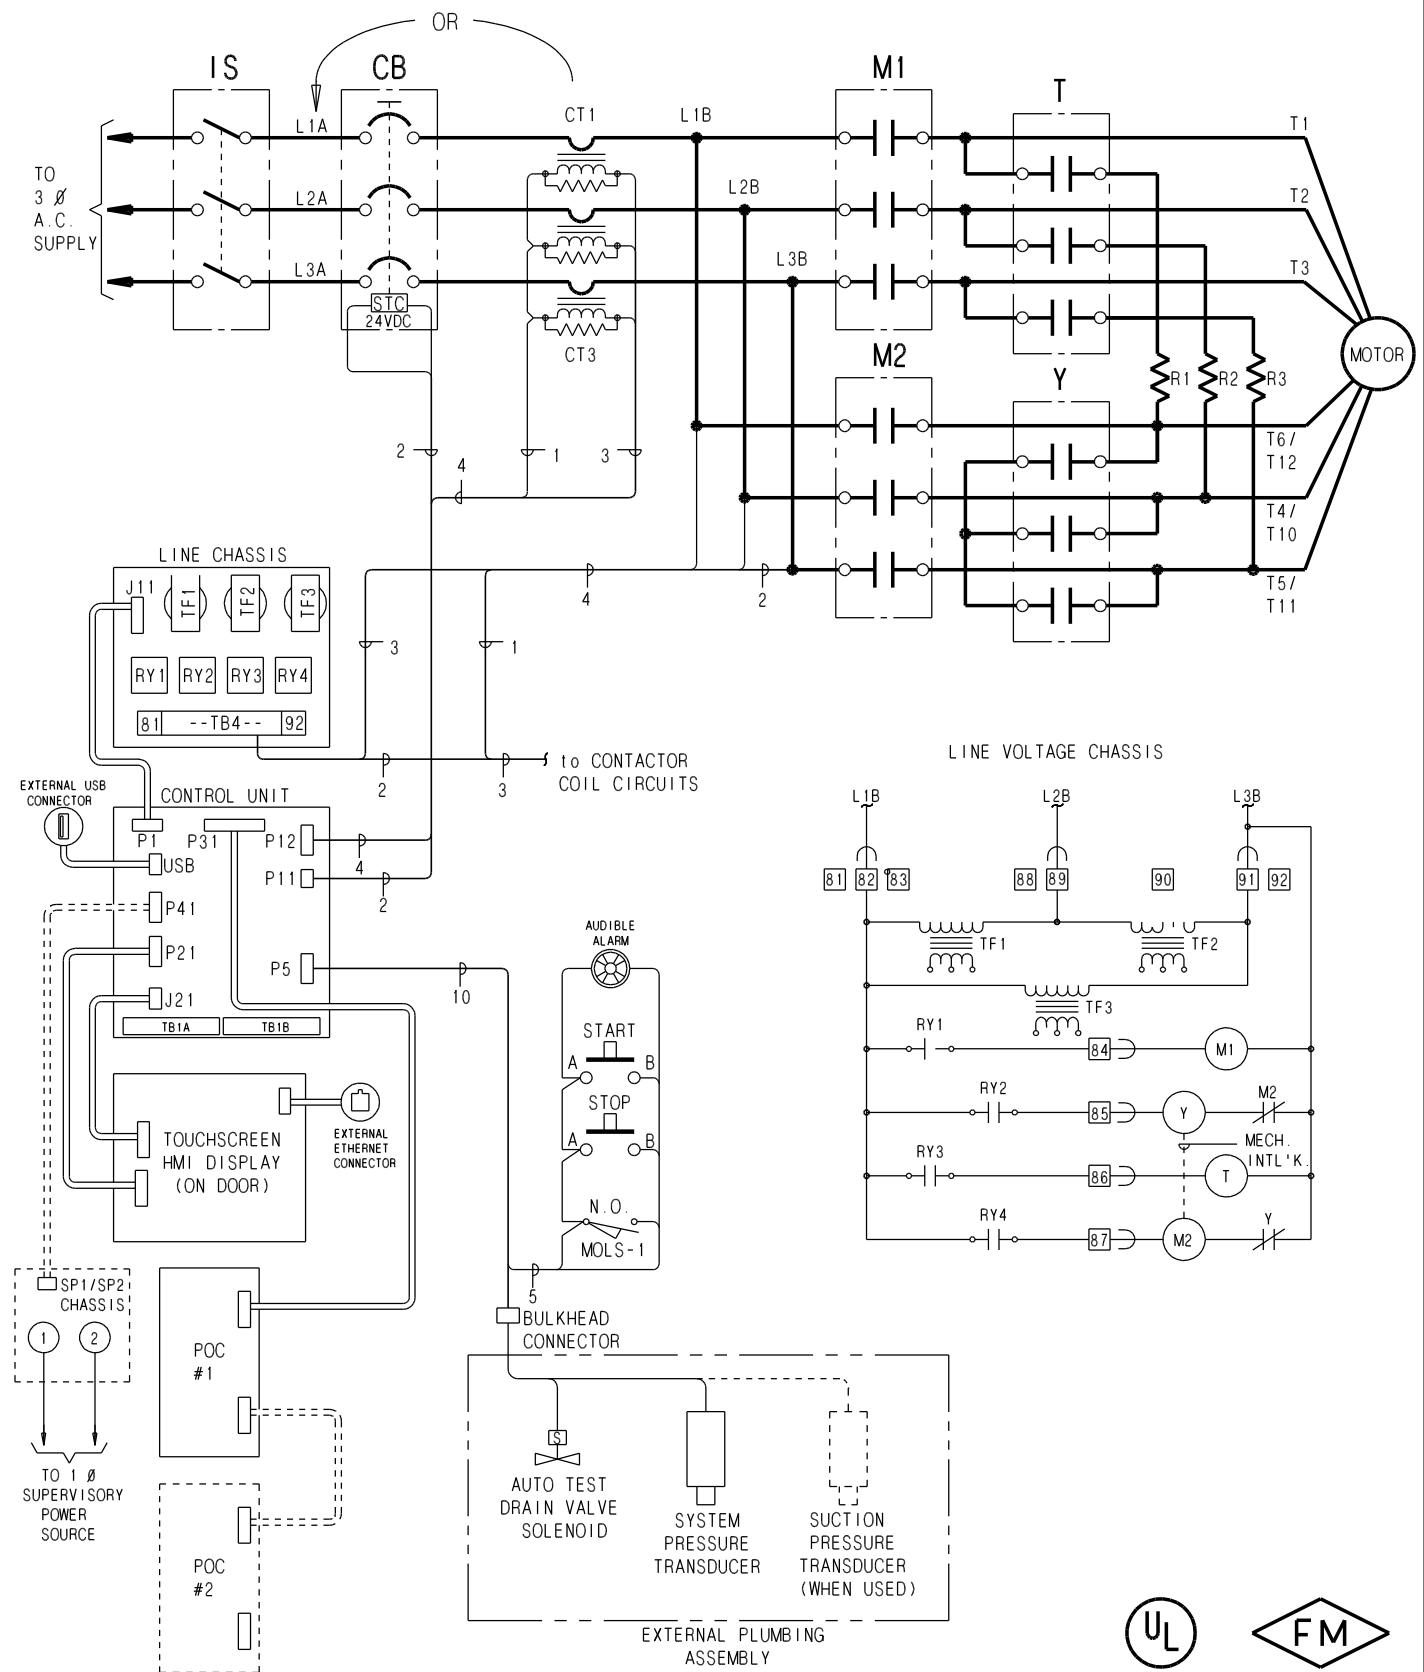

# ECY Wye Delta (Closed) Fire Pump Controller

# MASTER

UL  
LISTED

FM  
APPROVED

**Master Control Systems Inc.**  
LAKE BLUFF, ILLINOIS U.S.A.

Model ECY  
Schematic Diagram - G4

Date 4 April 2013

Drawing 21206

Issue 1