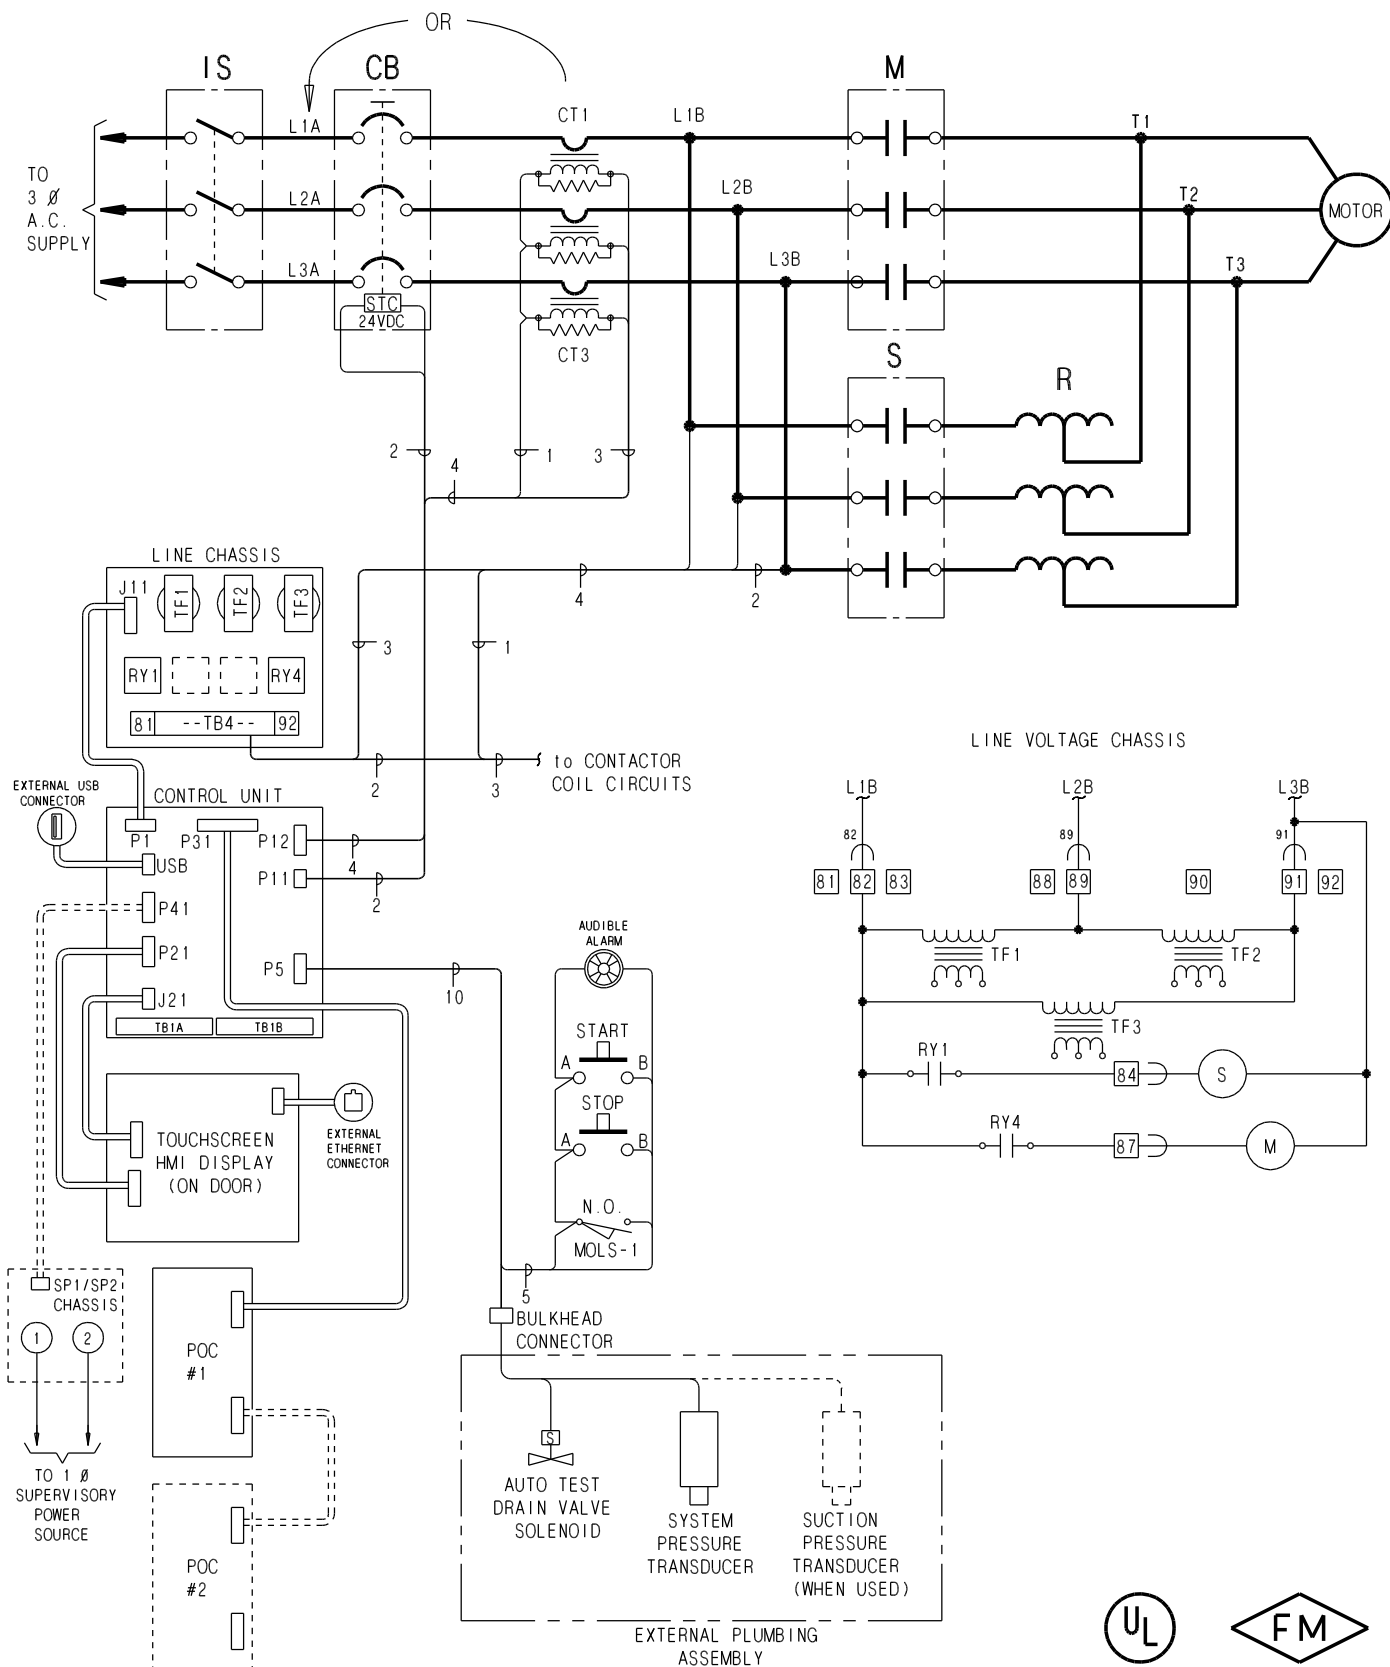

ECR Primary Reactor Fire Pump Controller

MASTER

Master Control Systems Inc.
LAKE BLUFF, ILLINOIS U.S.A.

Model ECR
Schematic Diagram - G4

Date 4 April 2013

Drawing 21203

Issue 1