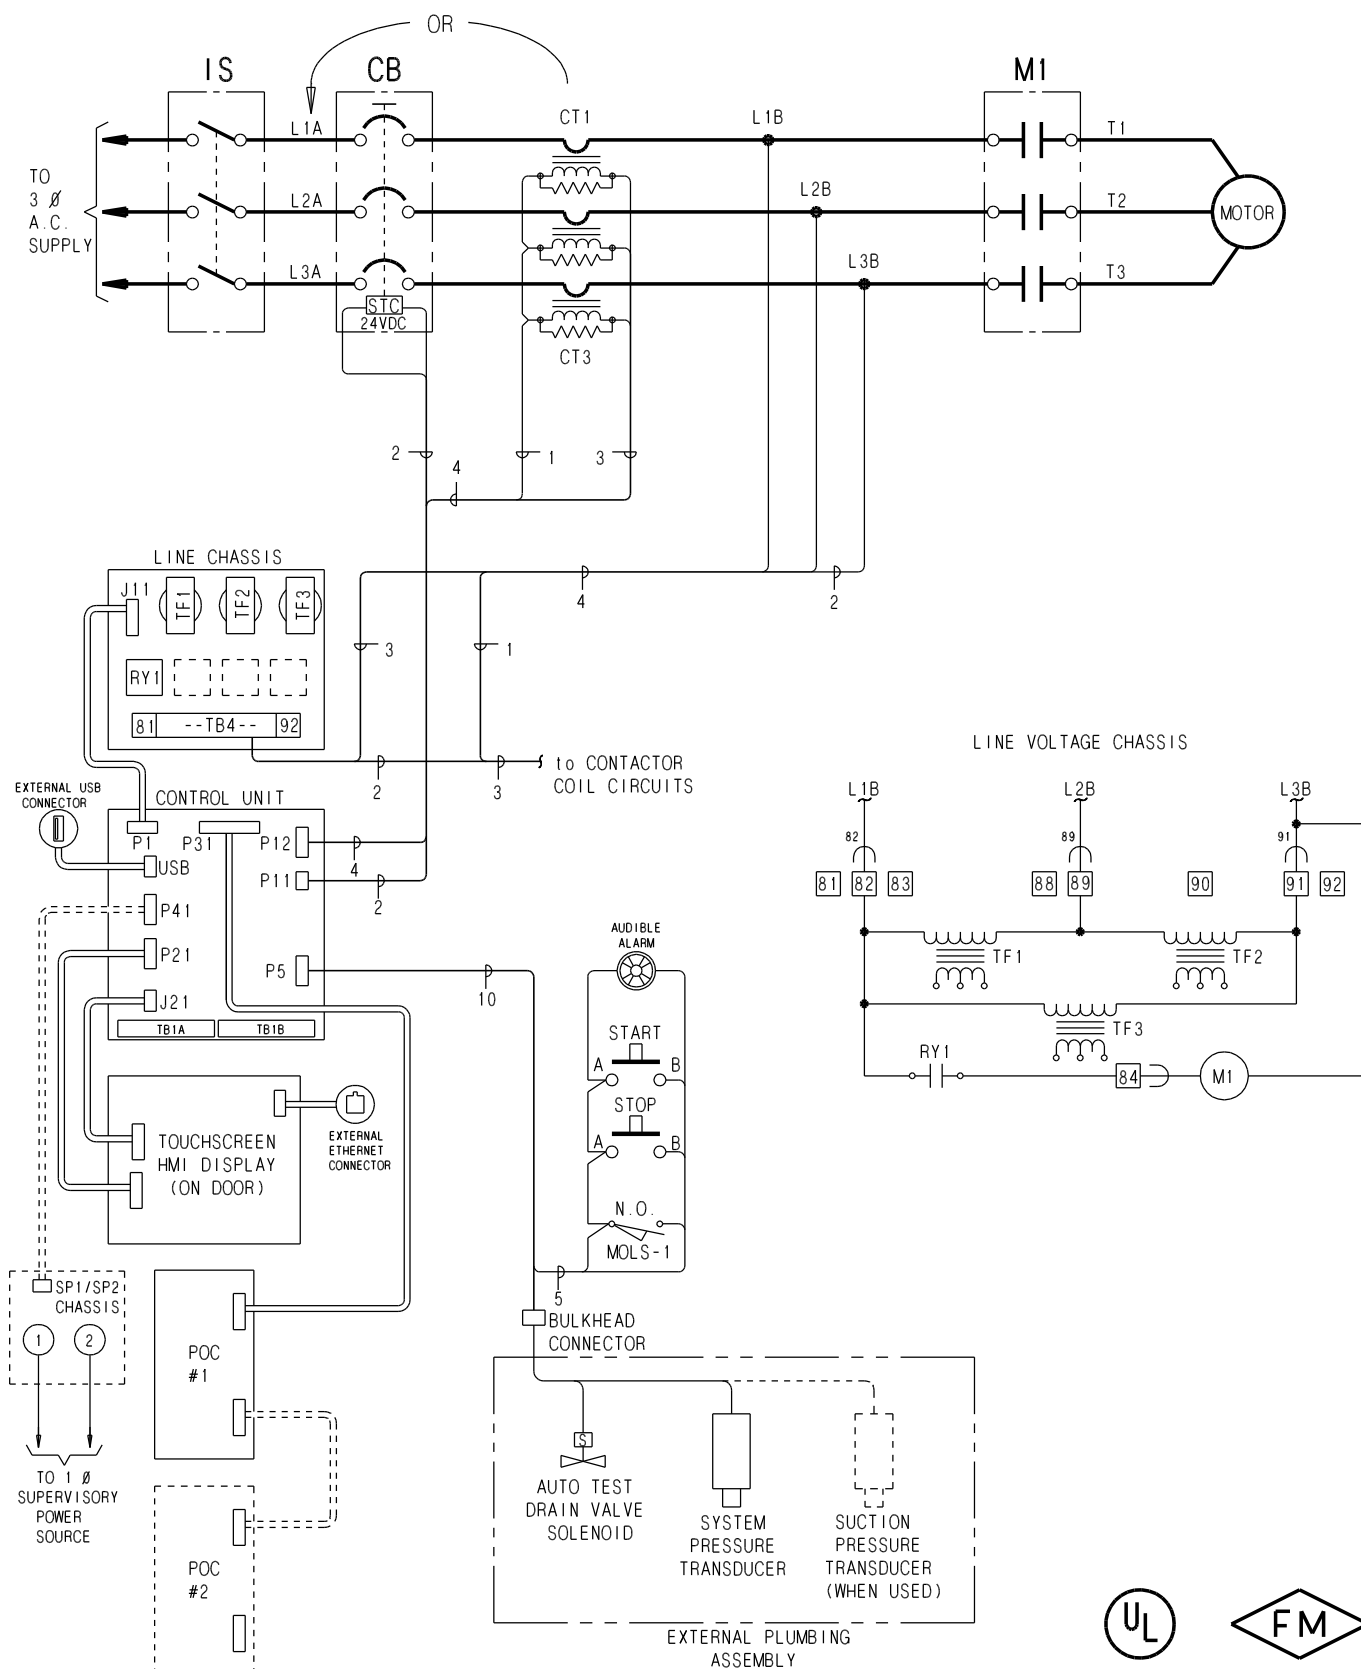

ECA Across the Line Fire Pump Controller

MASTER

Master Control Systems Inc.
LAKE BLUFF, ILLINOIS U.S.A.

Model ECA
Schematic Diagram - G4

Date 4 April 2013

Drawing 21201

Issue 1