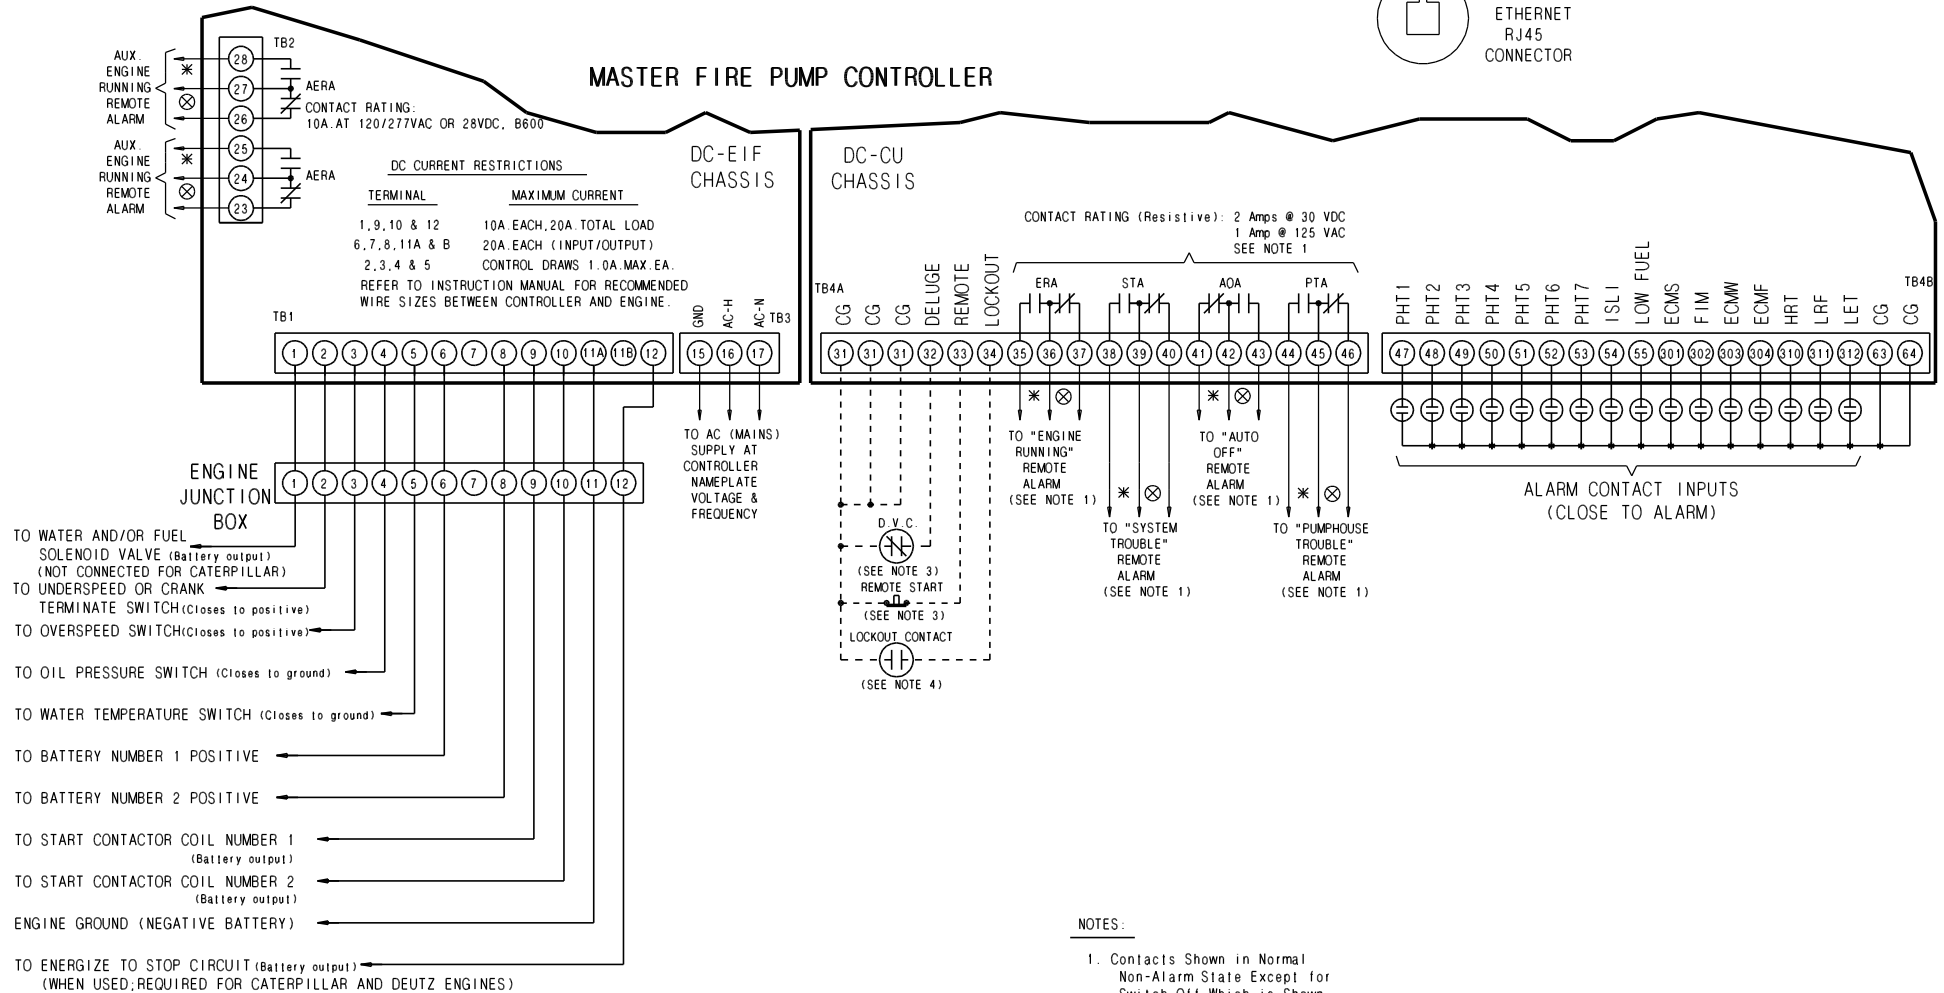

MASTER FIRE PUMP CONTROLLER

EXTERNAL
ETHERNET
RJ45
CONNECTOR

THIS CONTROL NEGATIVE GROUND

FOR USE WITH
UL LISTED AND FM
APPROVED ENGINES:
CATERPILLAR
CLARKE
CUMMINS
DEUTZ