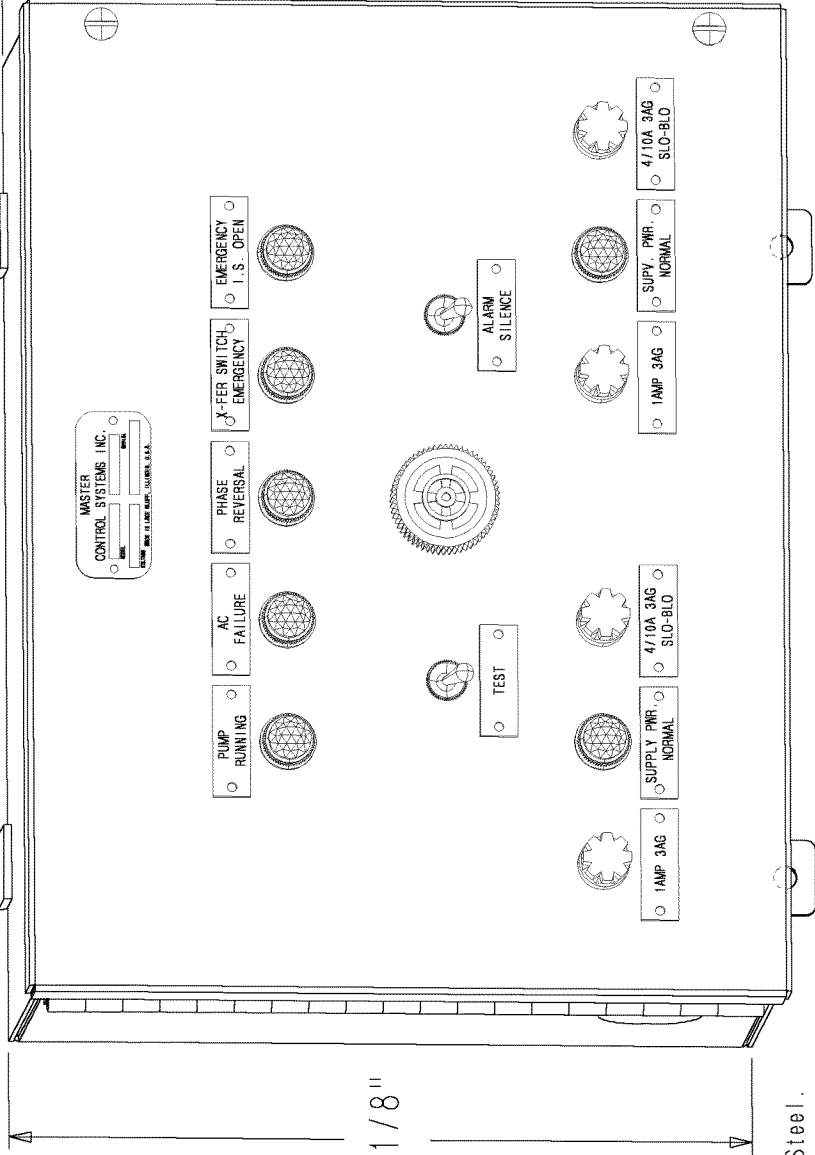

DRAP-5 Series Remote Alarm Panel

MASTER

4 MTG. HOLES .312 DIA.
 8.5" BETWEEN CENTERS
 (RIGHT TO LEFT) .8.312"
 BETWEEN CENTER (TOP
 TO BOTTOM)

13 - 3/8"

5" DEEP

10 - 1/8"

NOTES:

- Application: NEMA 1.
- Mounting: Wall Mount.
- Enclosure: 16 Gauge Sheet Steel.
- Finish: Red Baked Enamel.
- Unit Weight: 25 Pounds Maximum

Master Control Systems Inc.
 LAKE BLUFF, ILLINOIS U.S.A.

Mounting Dimensions DRAP-5 Remote Alarm Panels

Date
 Drawing

14 MARCH 02
 11615 Issue 1