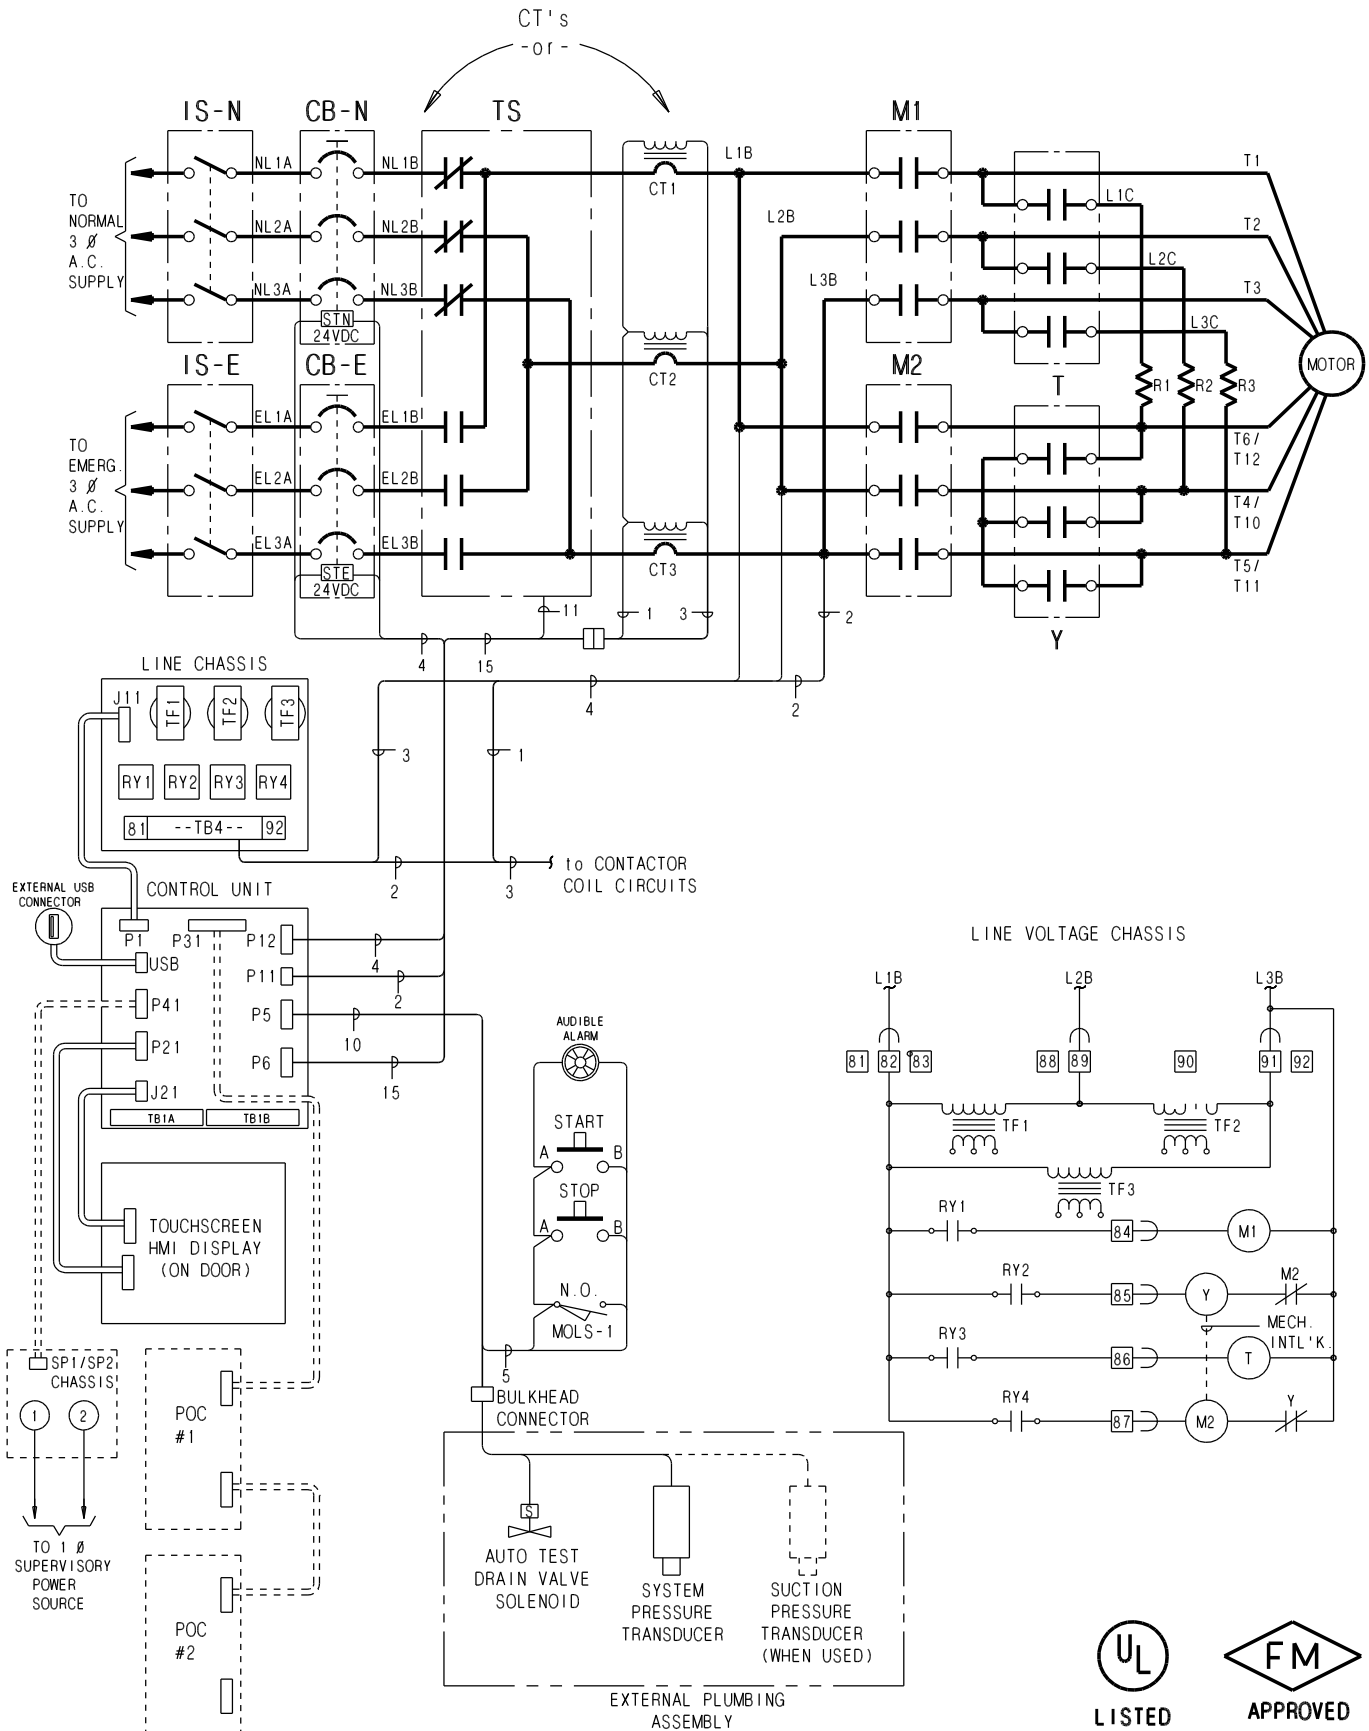

# MCYT Transfer Switch Fire Pump Controller

**MASTER**

**Master Control Systems Inc.**  
LAKE BLUFF, ILLINOIS U.S.A.

Model MCYT  
Schematic Diagram - G4

Date 19 March 2013

Drawing 20216

Issue 1