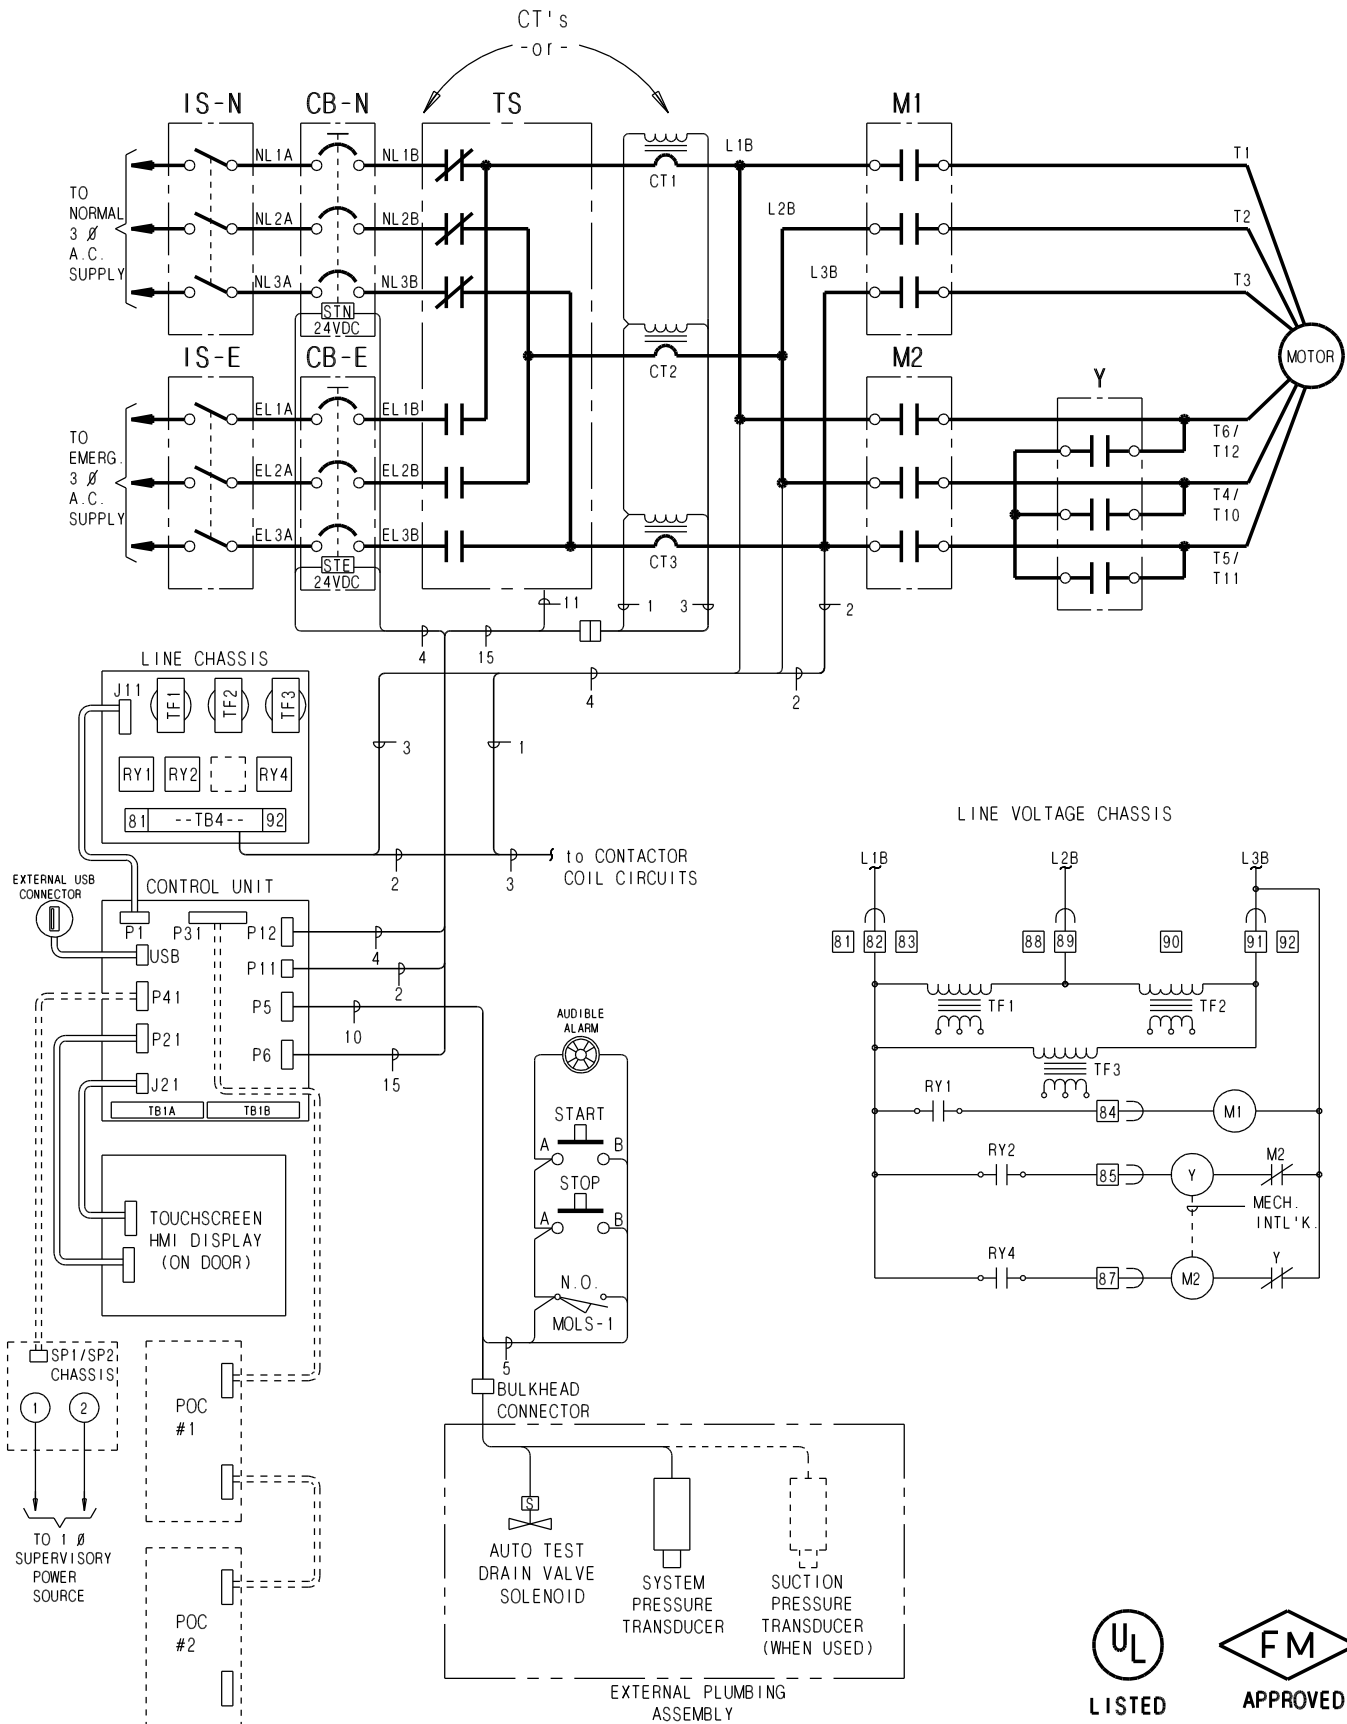

# MCOT Transfer Switch Fire Pump Controller

**MASTER**

**Master Control Systems Inc.**  
LAKE BLUFF, ILLINOIS U.S.A.

Model MCOT  
Schematic Diagram - G4

Date 19 March 2013

Drawing 20215

Issue 1