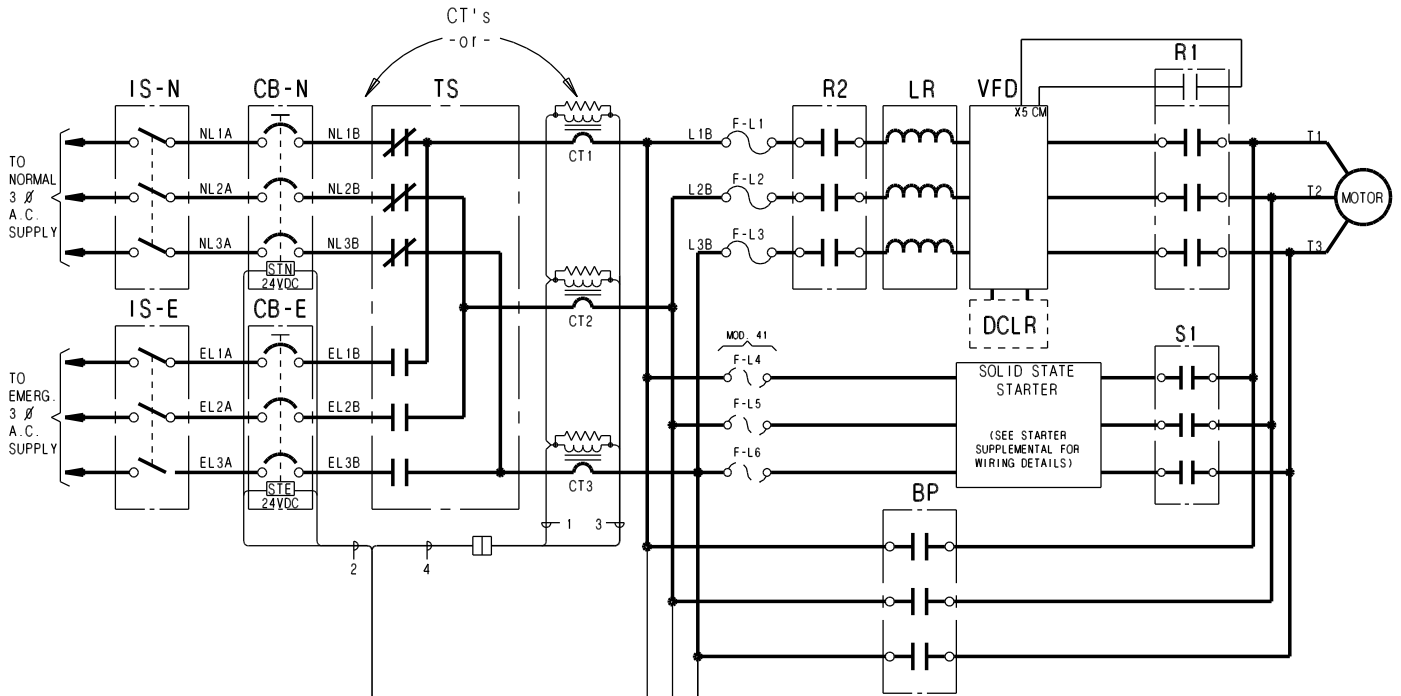

MCVST Variable Speed Transfer Switch Controller

MASTER

LR = LINE REACTOR
 DCLR = DC LINK REACTOR (WHEN USED)