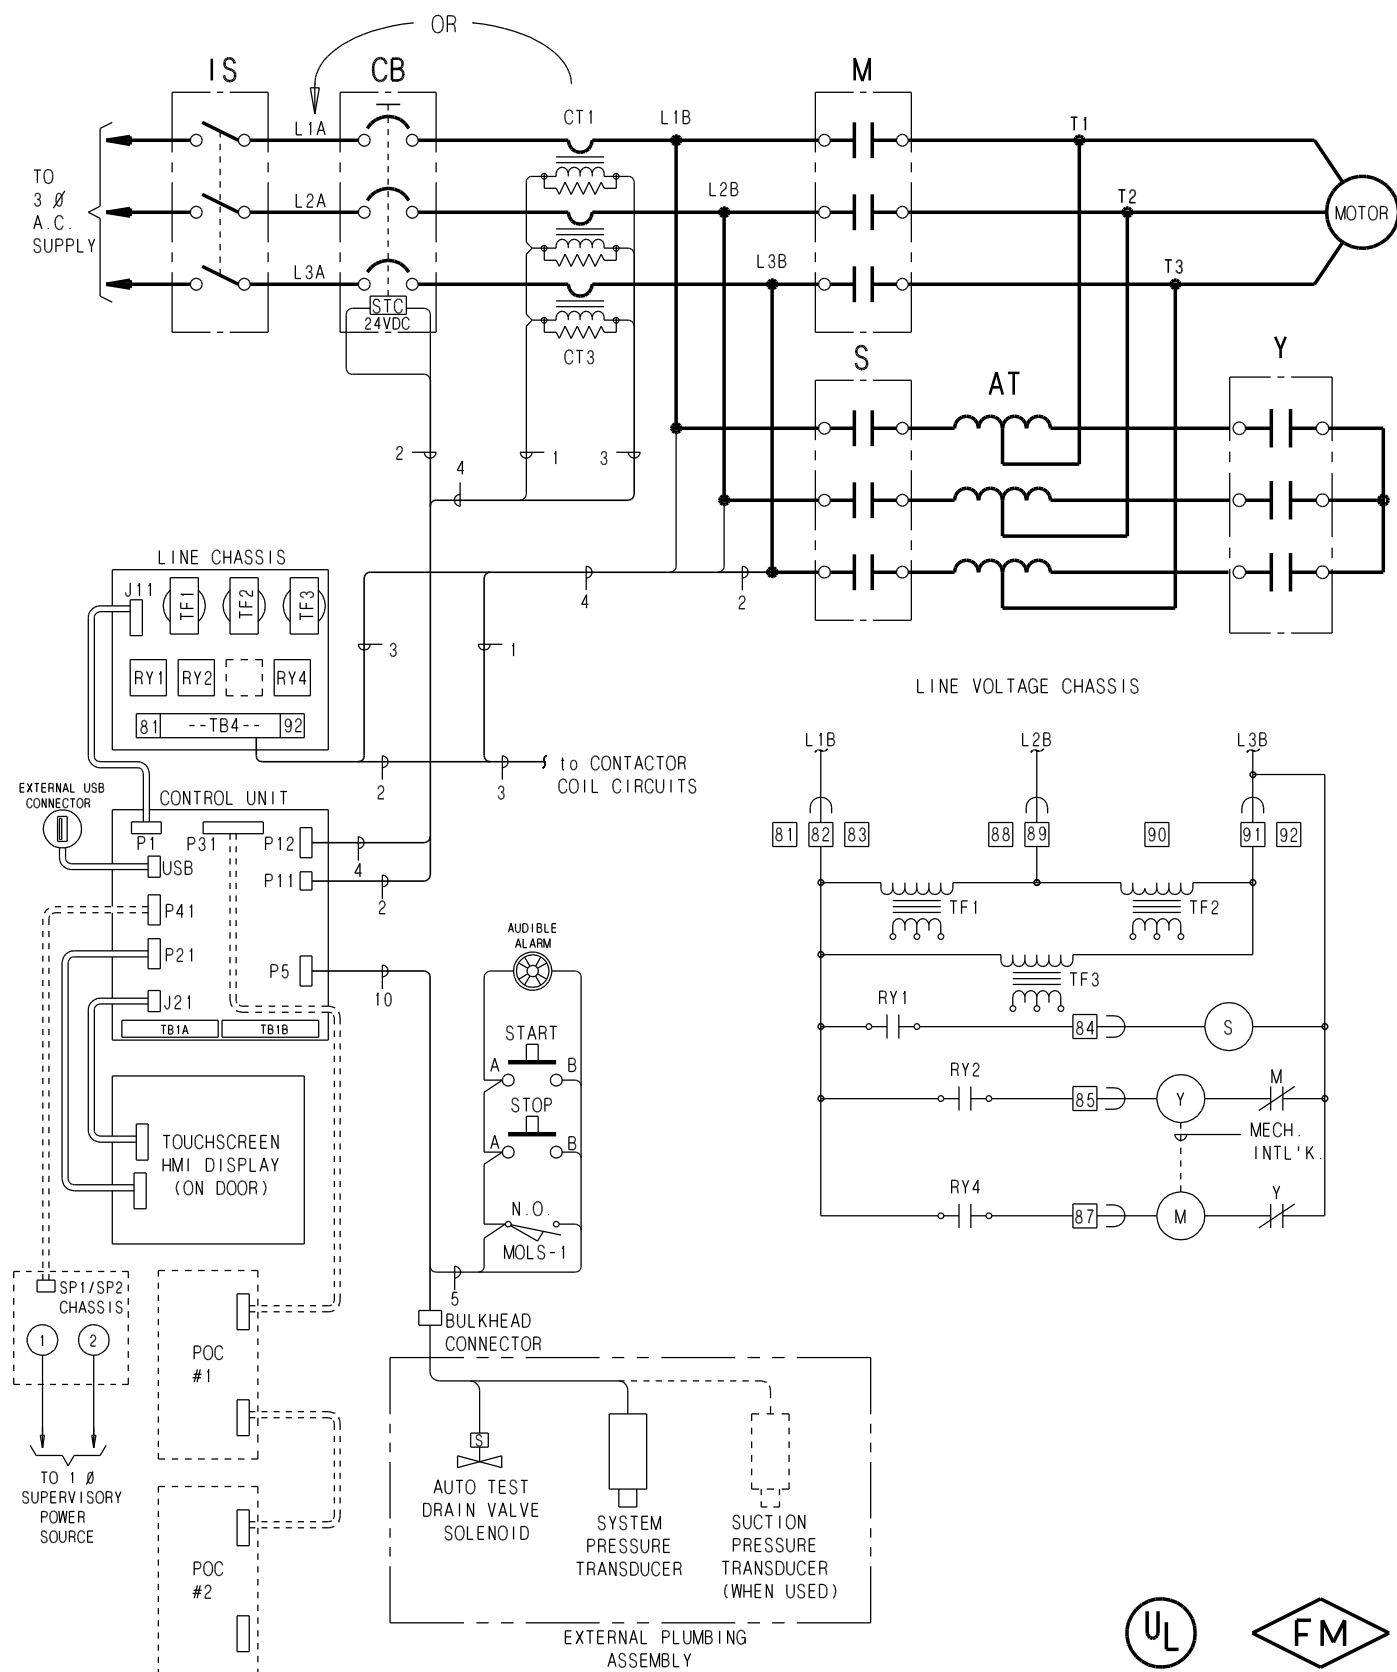

MCT Autotransformer Fire Pump Controller

MASTER

Master Control Systems Inc.
LAKE BLUFF, ILLINOIS U.S.A.

Model MCT
Schematic Diagram - G4

Date 19 March 2013

Drawing 20208

Issue 1