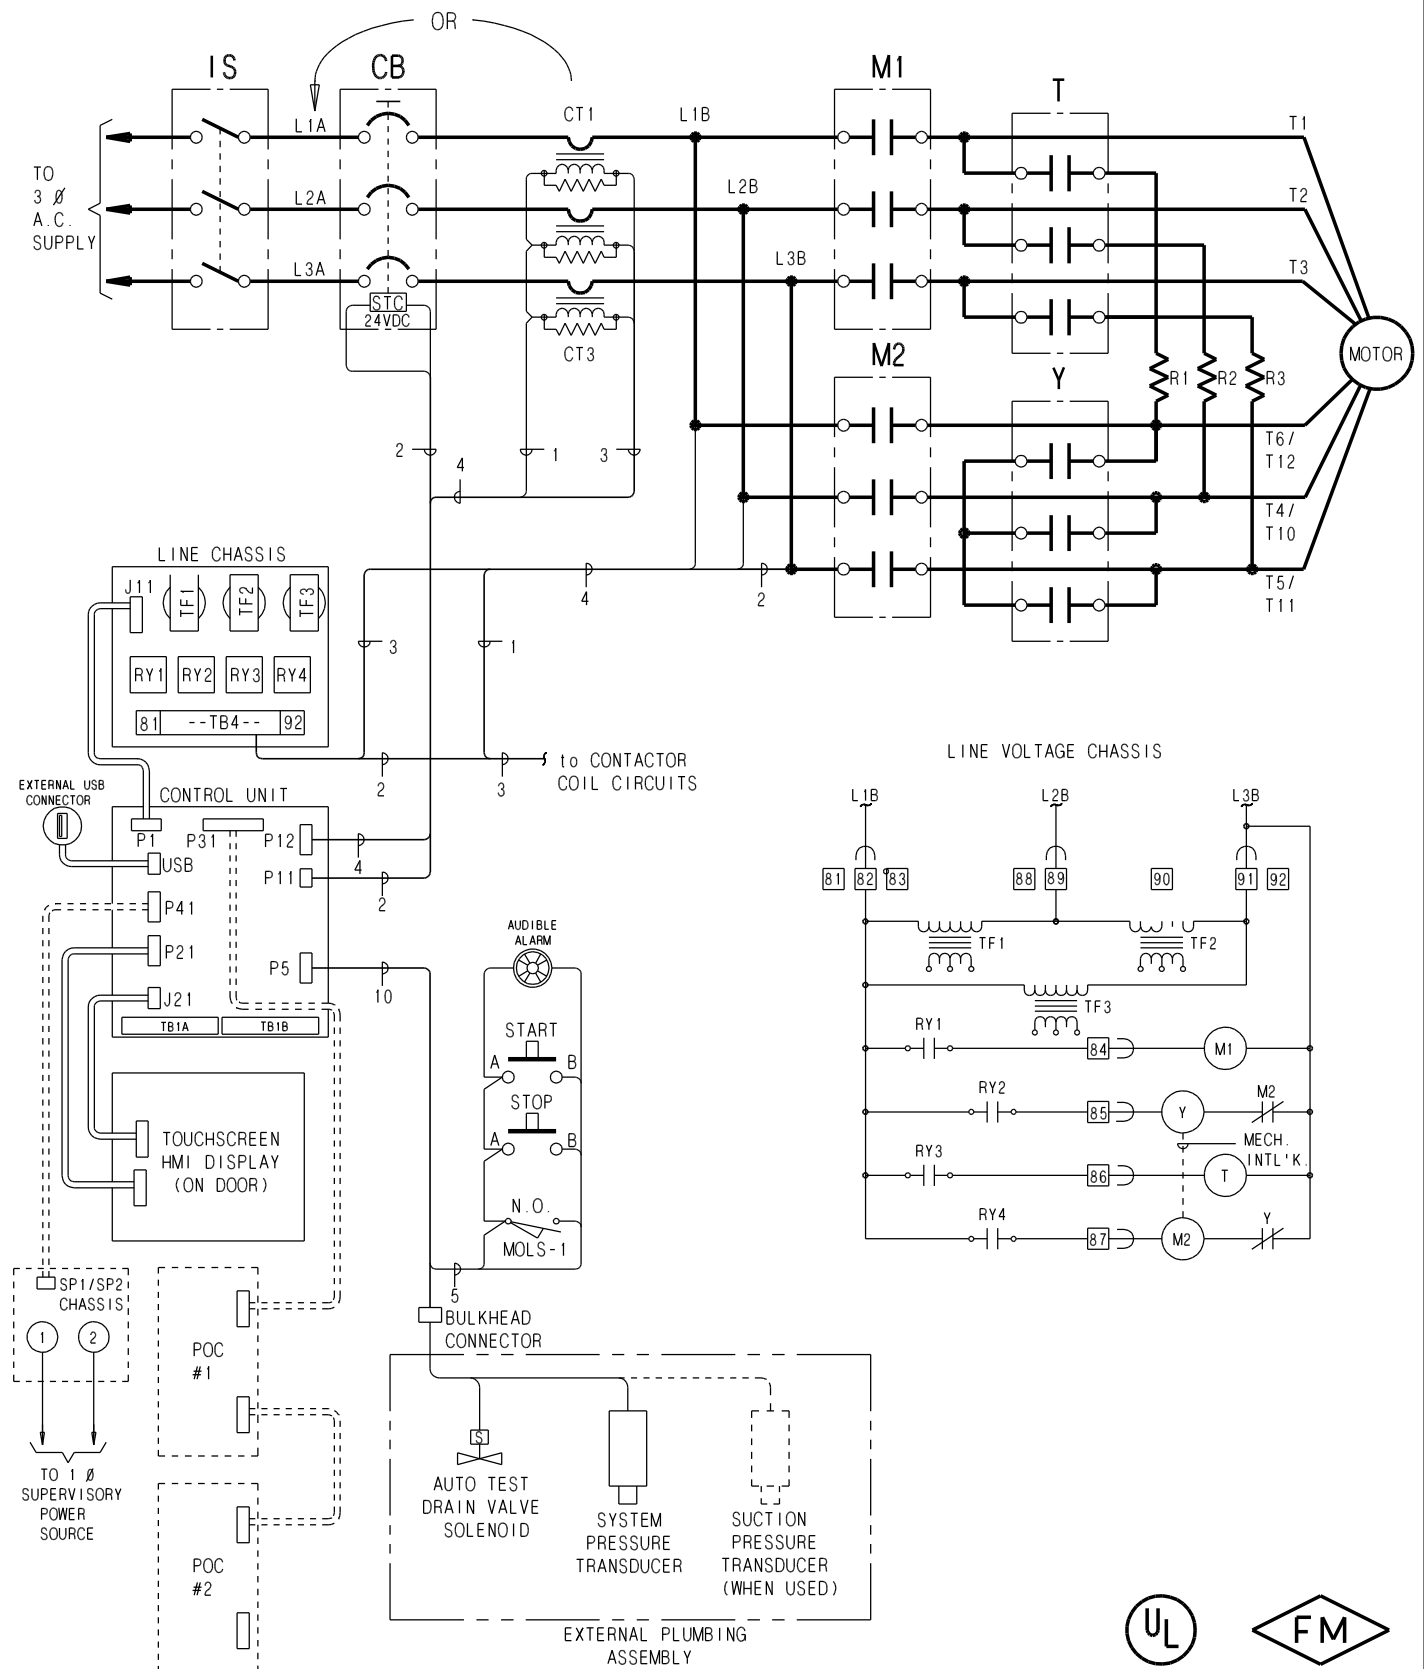

MCY Wye Delta (Closed) Fire Pump Controller

MASTER

Master Control Systems Inc.
LAKE BLUFF, ILLINOIS U.S.A.

Model MCY
Schematic Diagram - G4

Date 19 March 2013

Drawing 20206

Issue 1