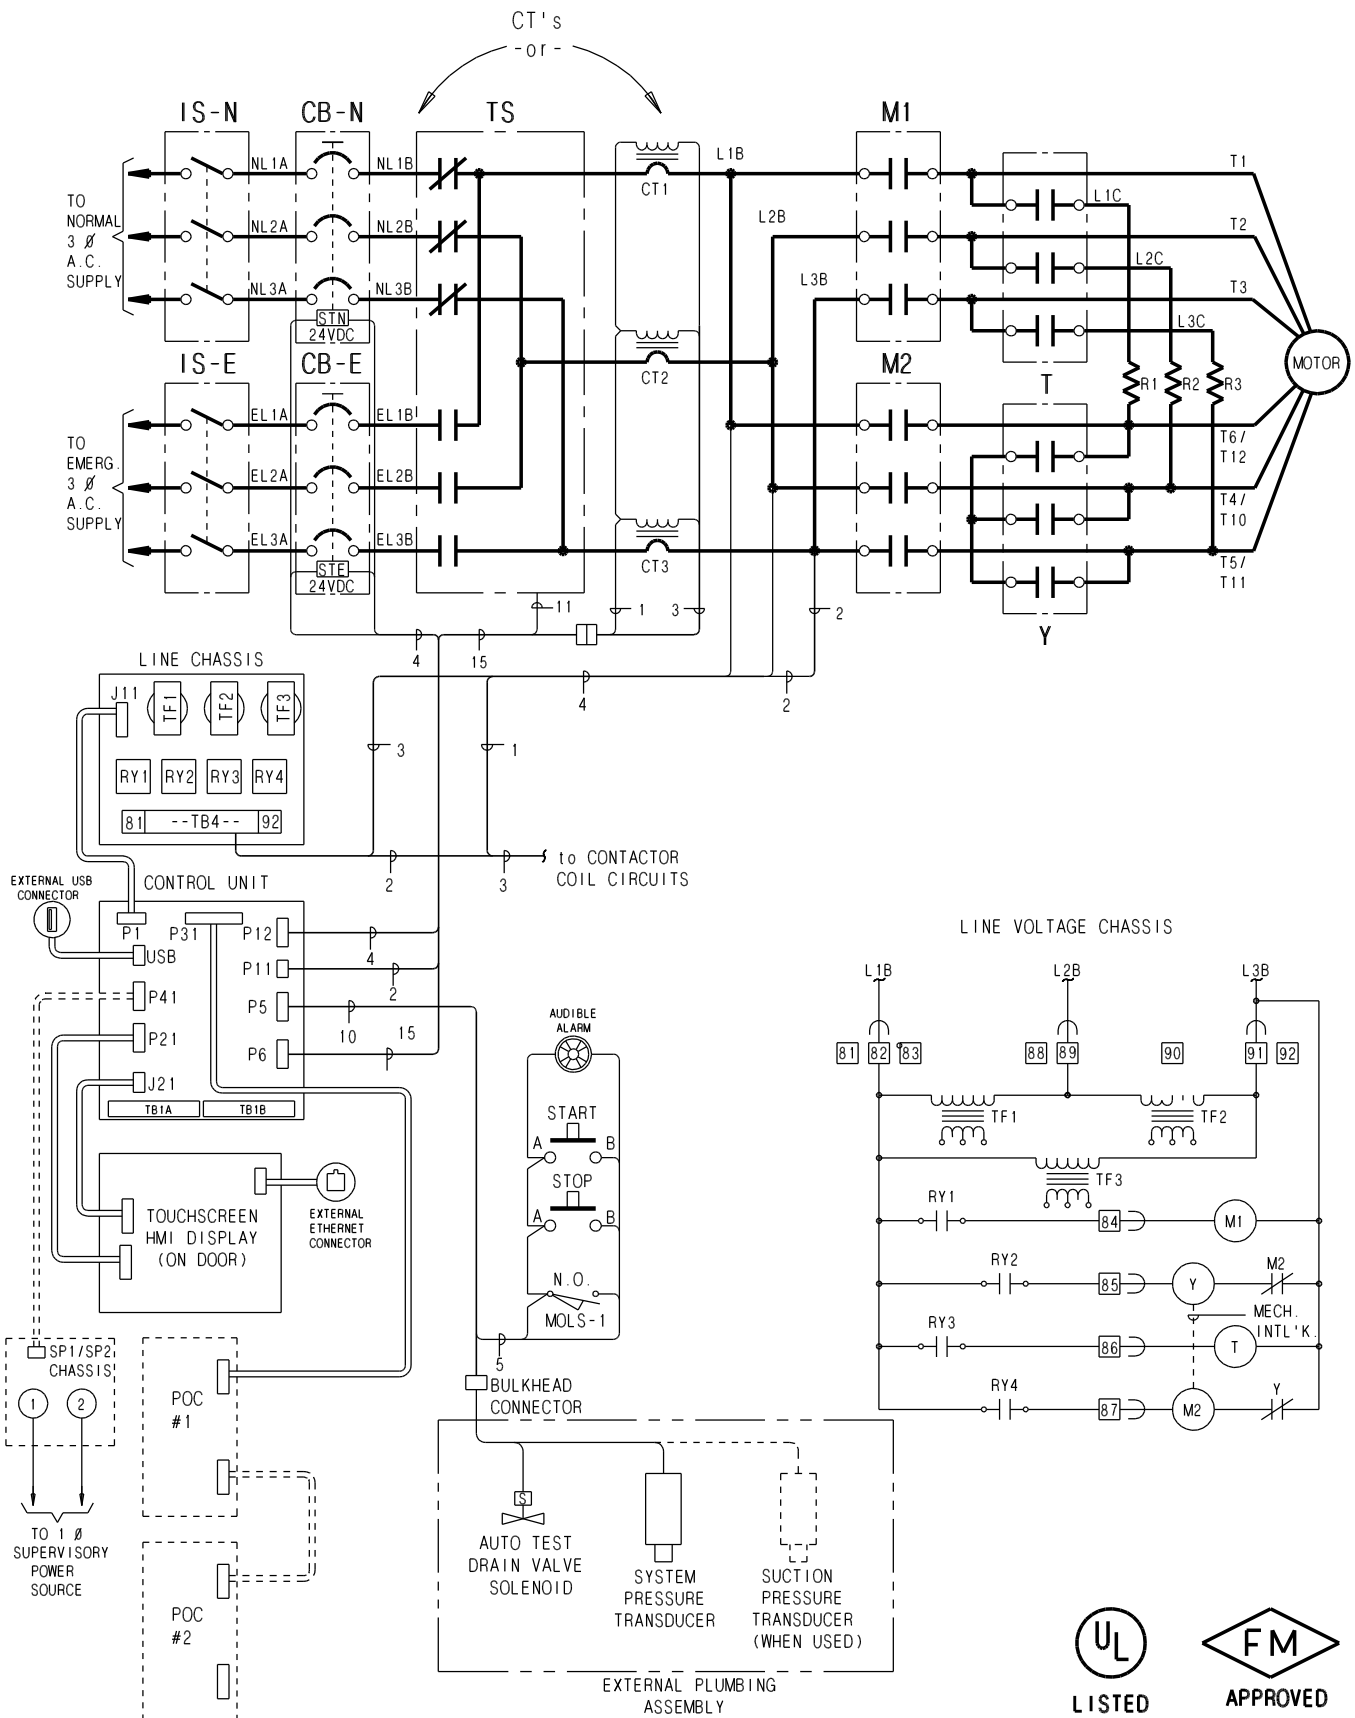

ECYT Transfer Switch Fire Pump Controller

MASTER

Master Control Systems Inc.
LAKE BLUFF, ILLINOIS U.S.A.

Model ECYT
Schematic Diagram - G4

Date 4 April 2013

Drawing 21216

Issue 1