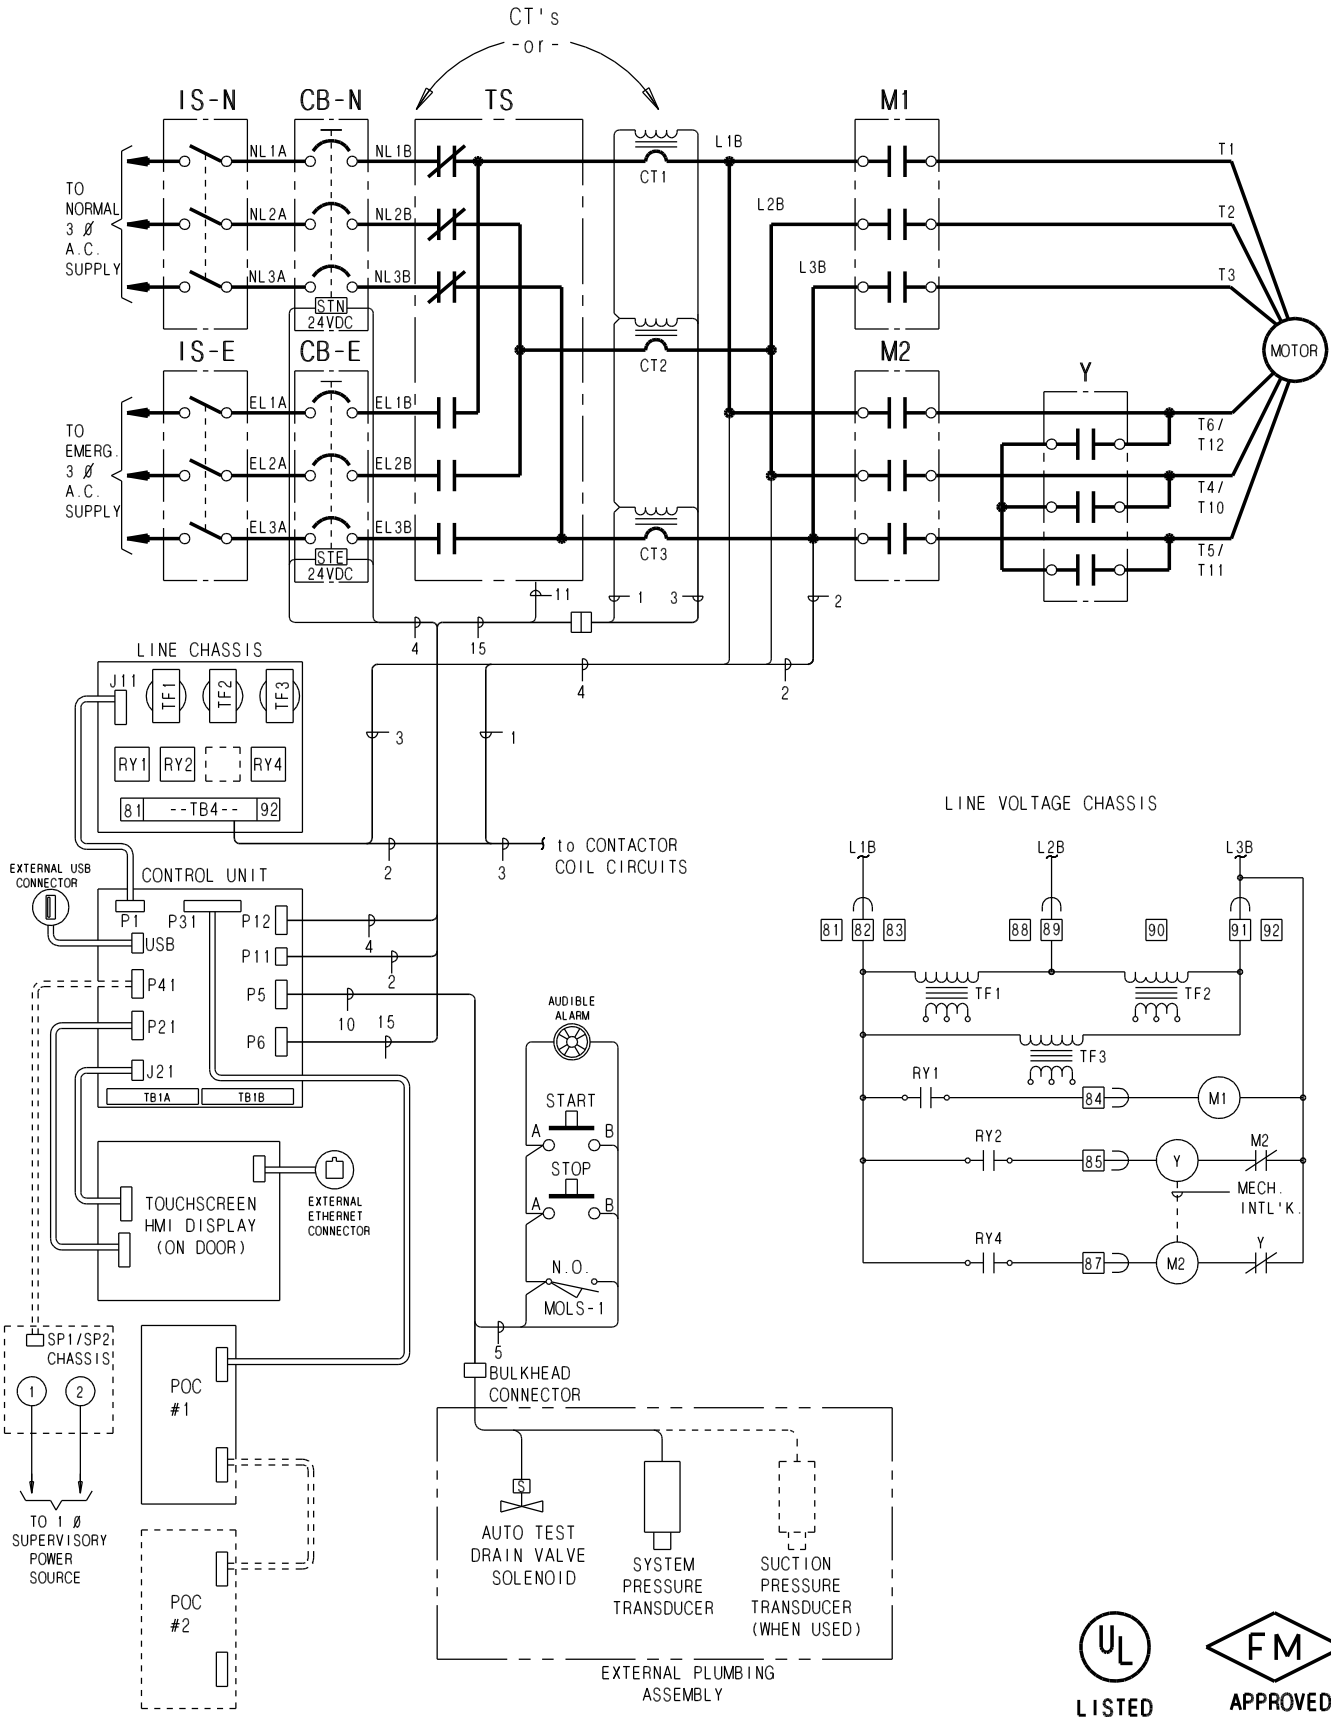

ECOT Transfer Switch Fire Pump Controller

MASTER

Master Control Systems Inc.
LAKE BLUFF, ILLINOIS U.S.A.

Model ECOT
Schematic Diagram - G4

Date 4 April 2013

Drawing 21215

Issue 1