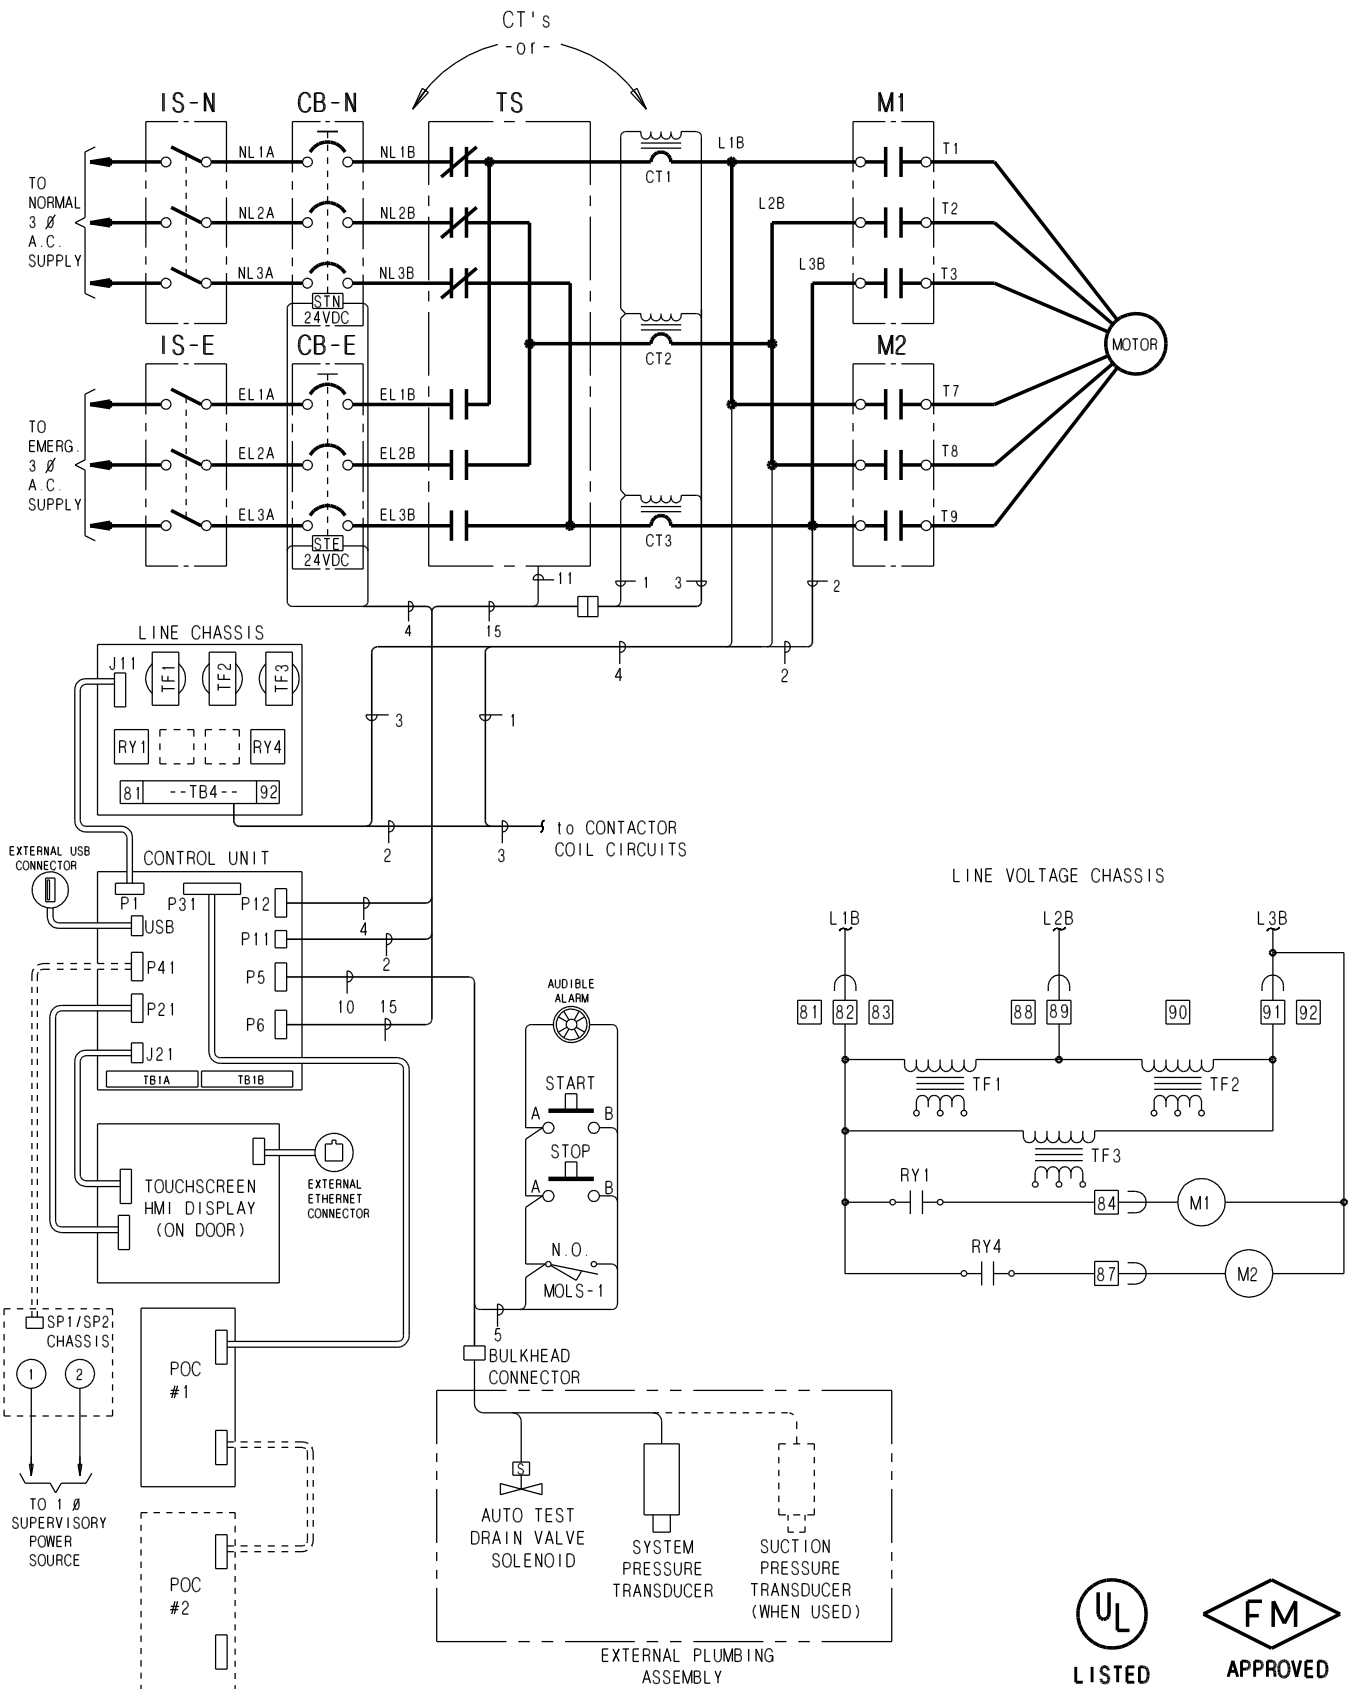

# ECPT Transfer Switch Fire Pump Controller

**MASTER**

**Master Control Systems Inc.**  
LAKE BLUFF, ILLINOIS U.S.A.

Model ECPT  
Schematic Diagram - G4

Date 4 April 2013

Drawing 21212

Issue 1