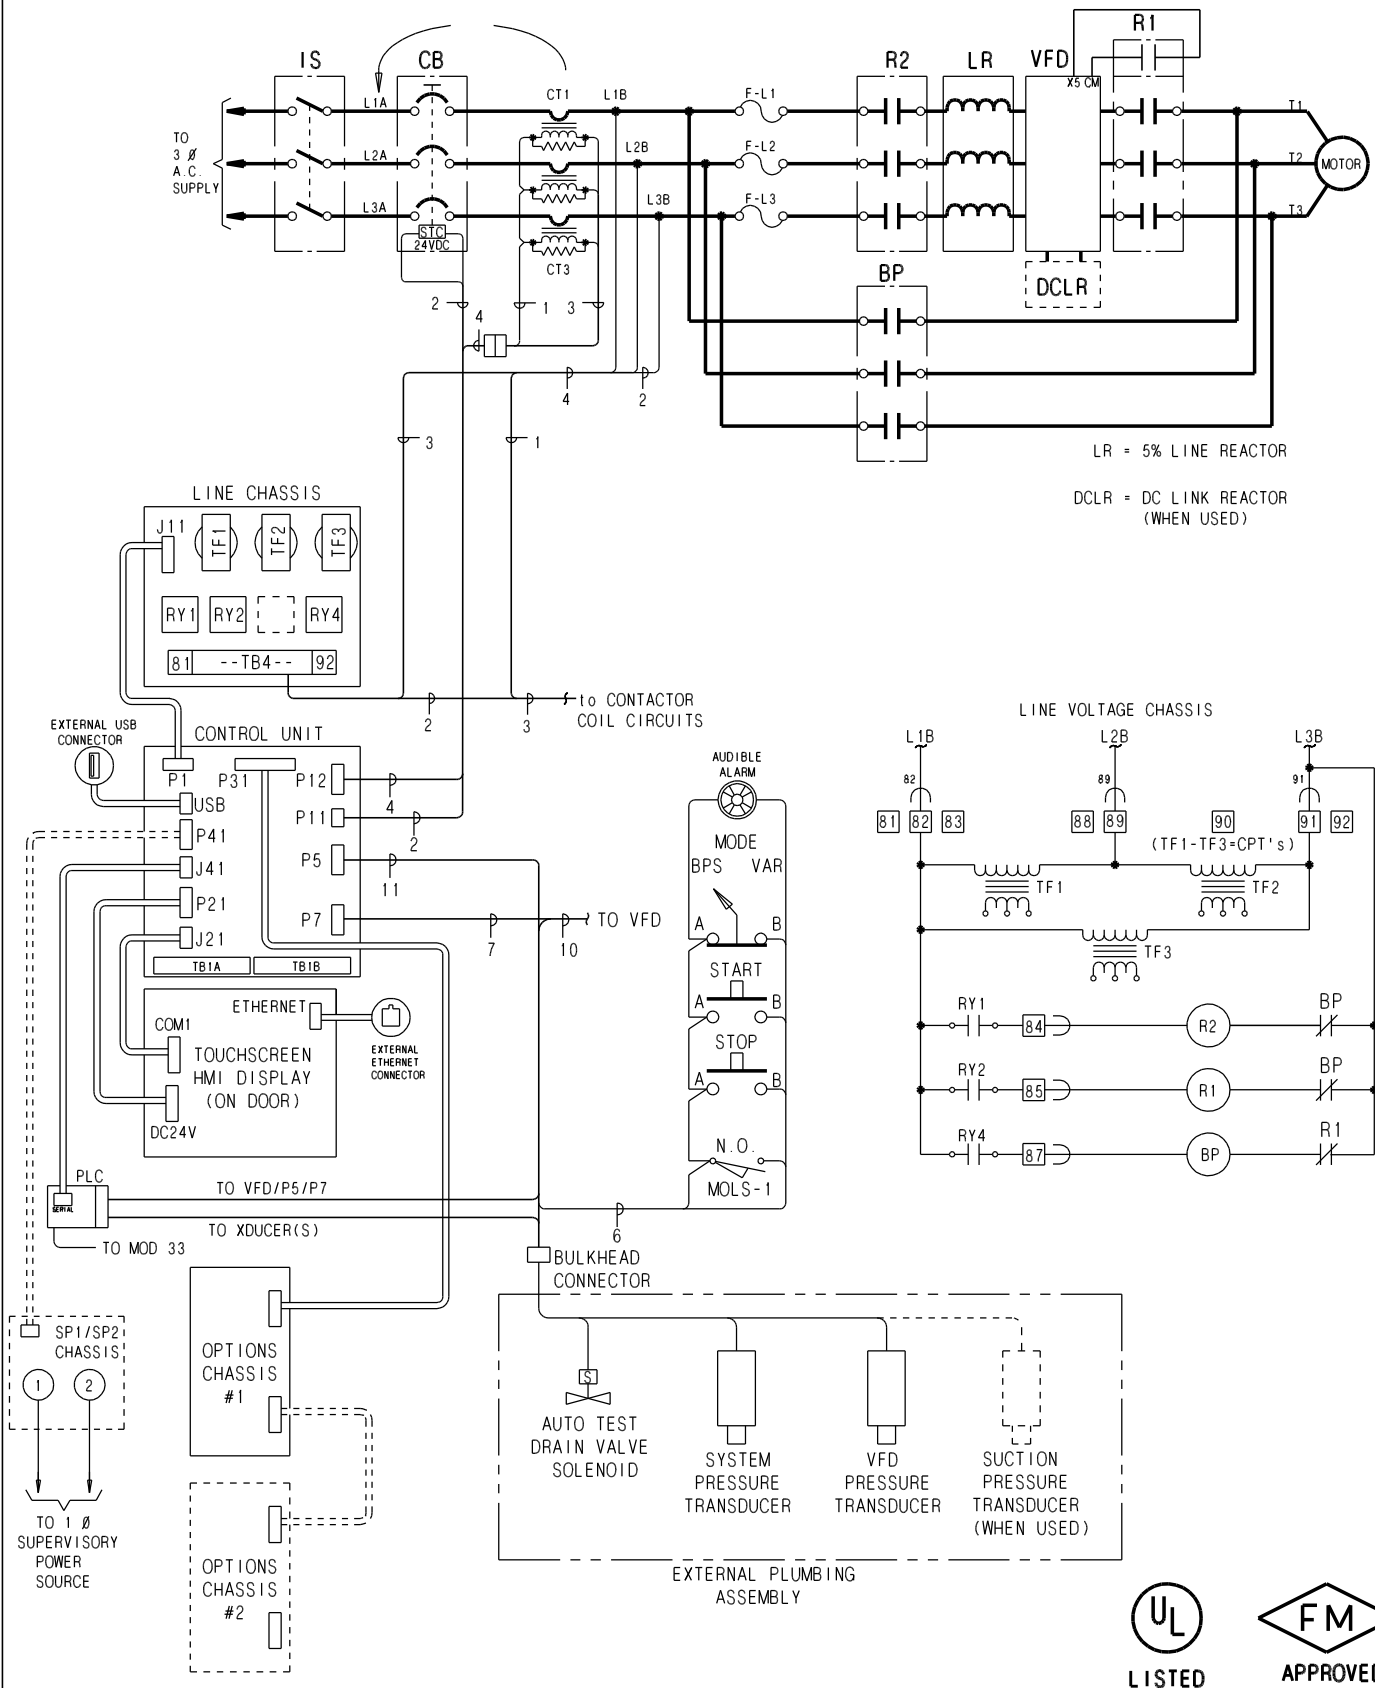

ECVA Variable Speed Fire Pump Controller

MASTER

UL
LISTED

FM
APPROVED

Master Control Systems Inc.
LAKE BLUFF, ILLINOIS U.S.A.

MODEL ECVA SCHEMATIC DIAGRAM
ACROSS-THE-LINE BYPASS - G4

Date 8 June 2016

Drawing 21241